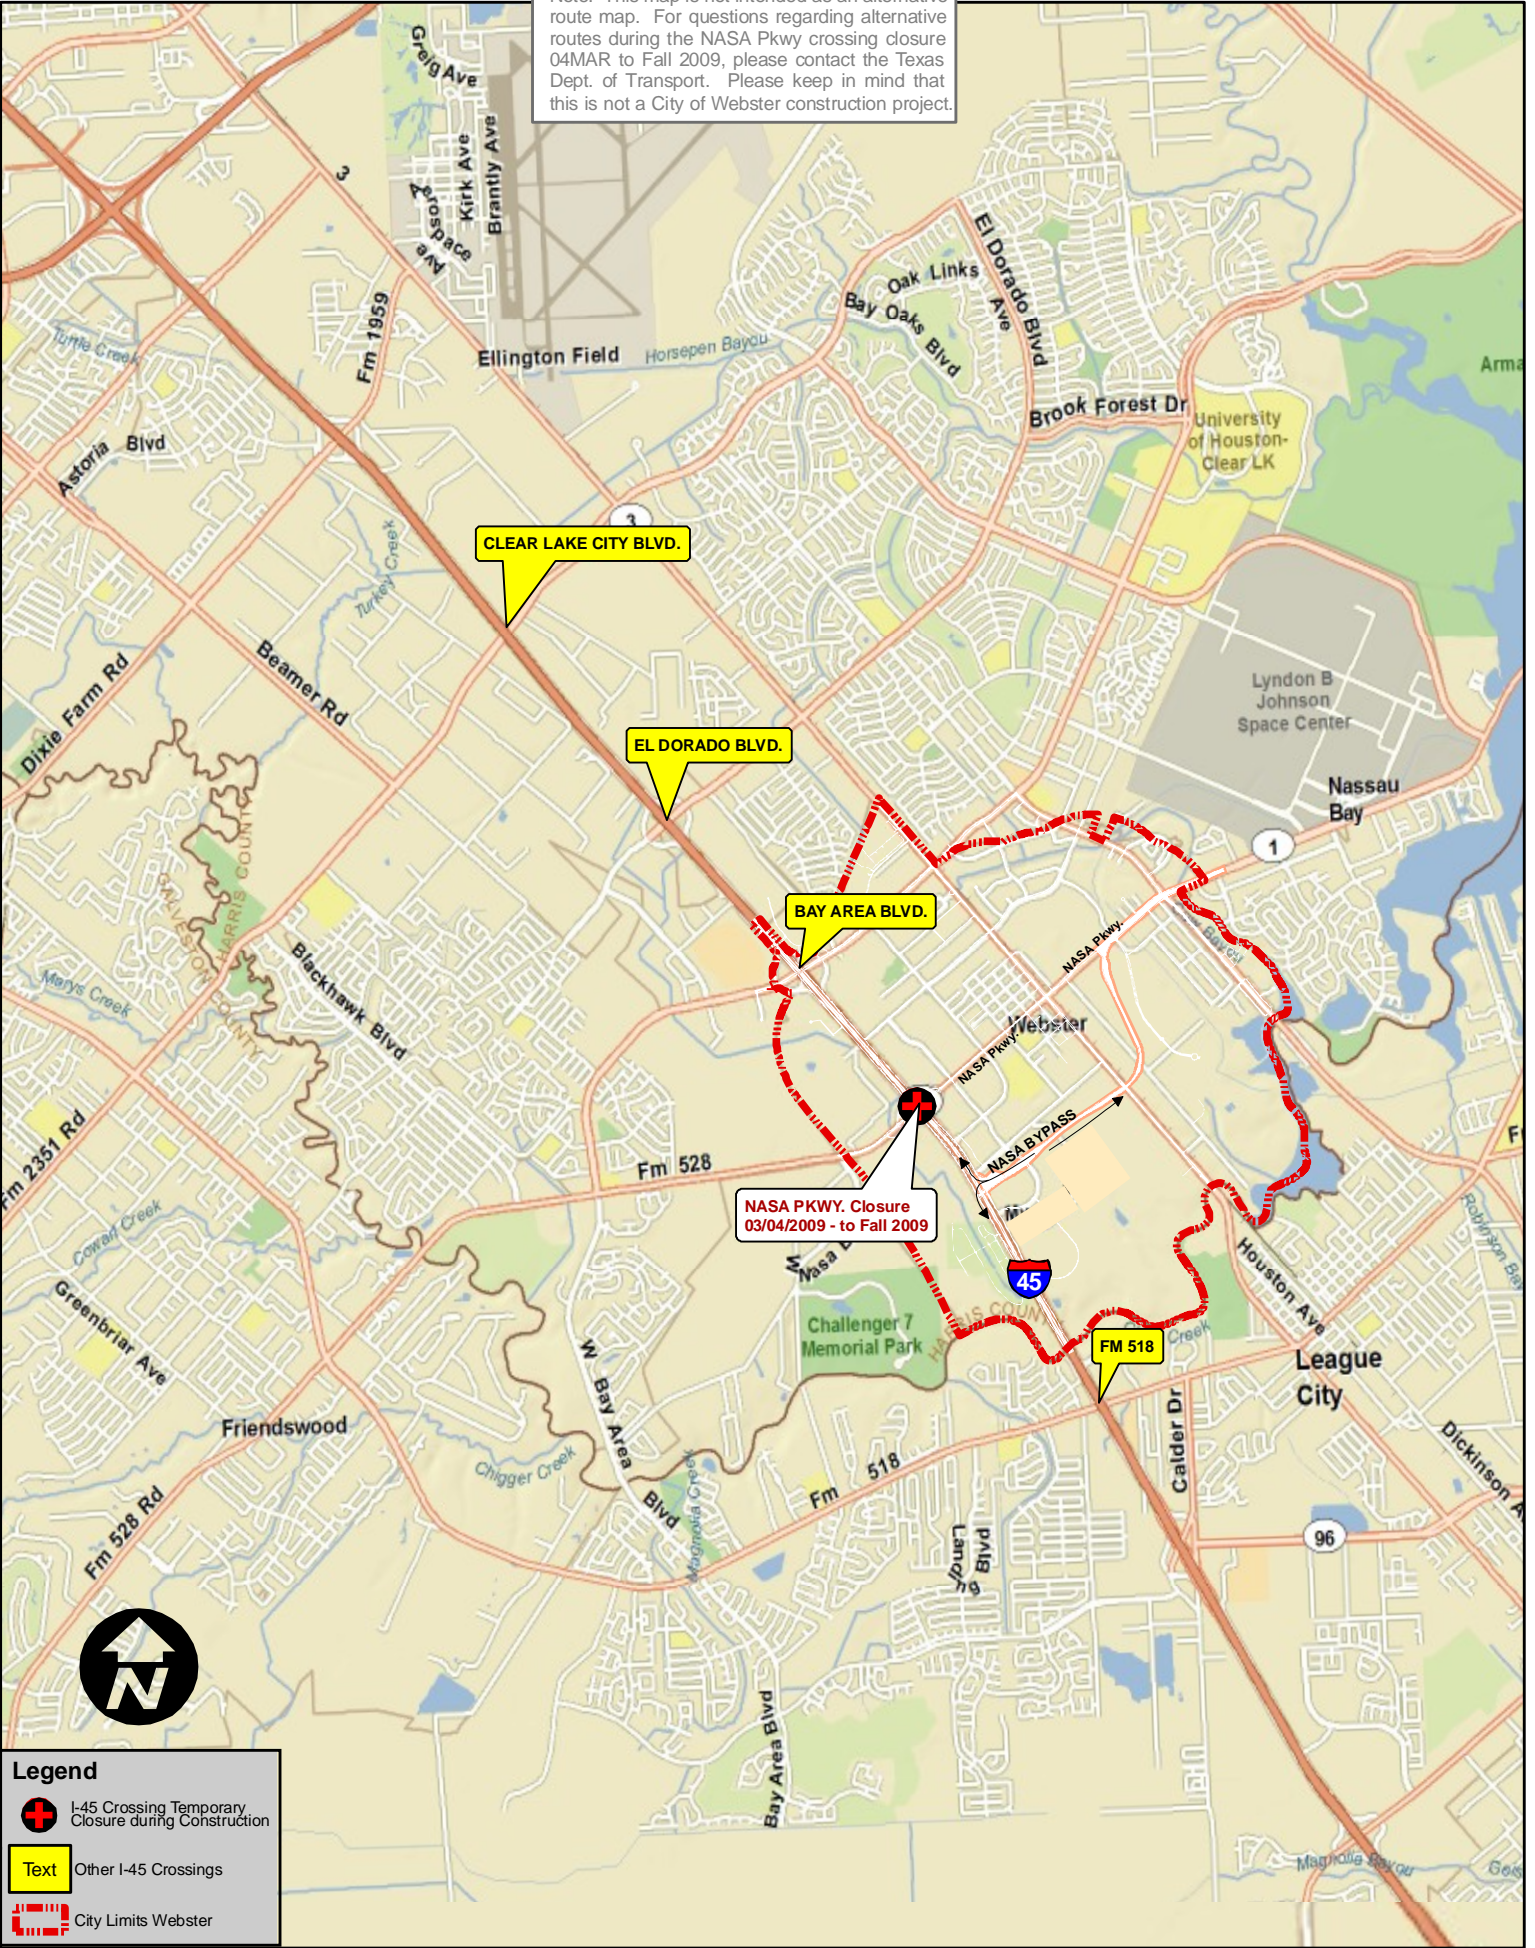

I-45 CROSSING LOCATIONS

Note: This map is not intended as an alternative route map. For questions regarding alternative routes during the NASA Pkwy crossing closure 04MAR to Fall 2009, please contact the Texas Dept. of Transport. Please keep in mind that this is not a City of Webster construction project.

Legend

- I-45 Crossing Temporary Closure during Construction
- Other I-45 Crossings
- City Limits Webster