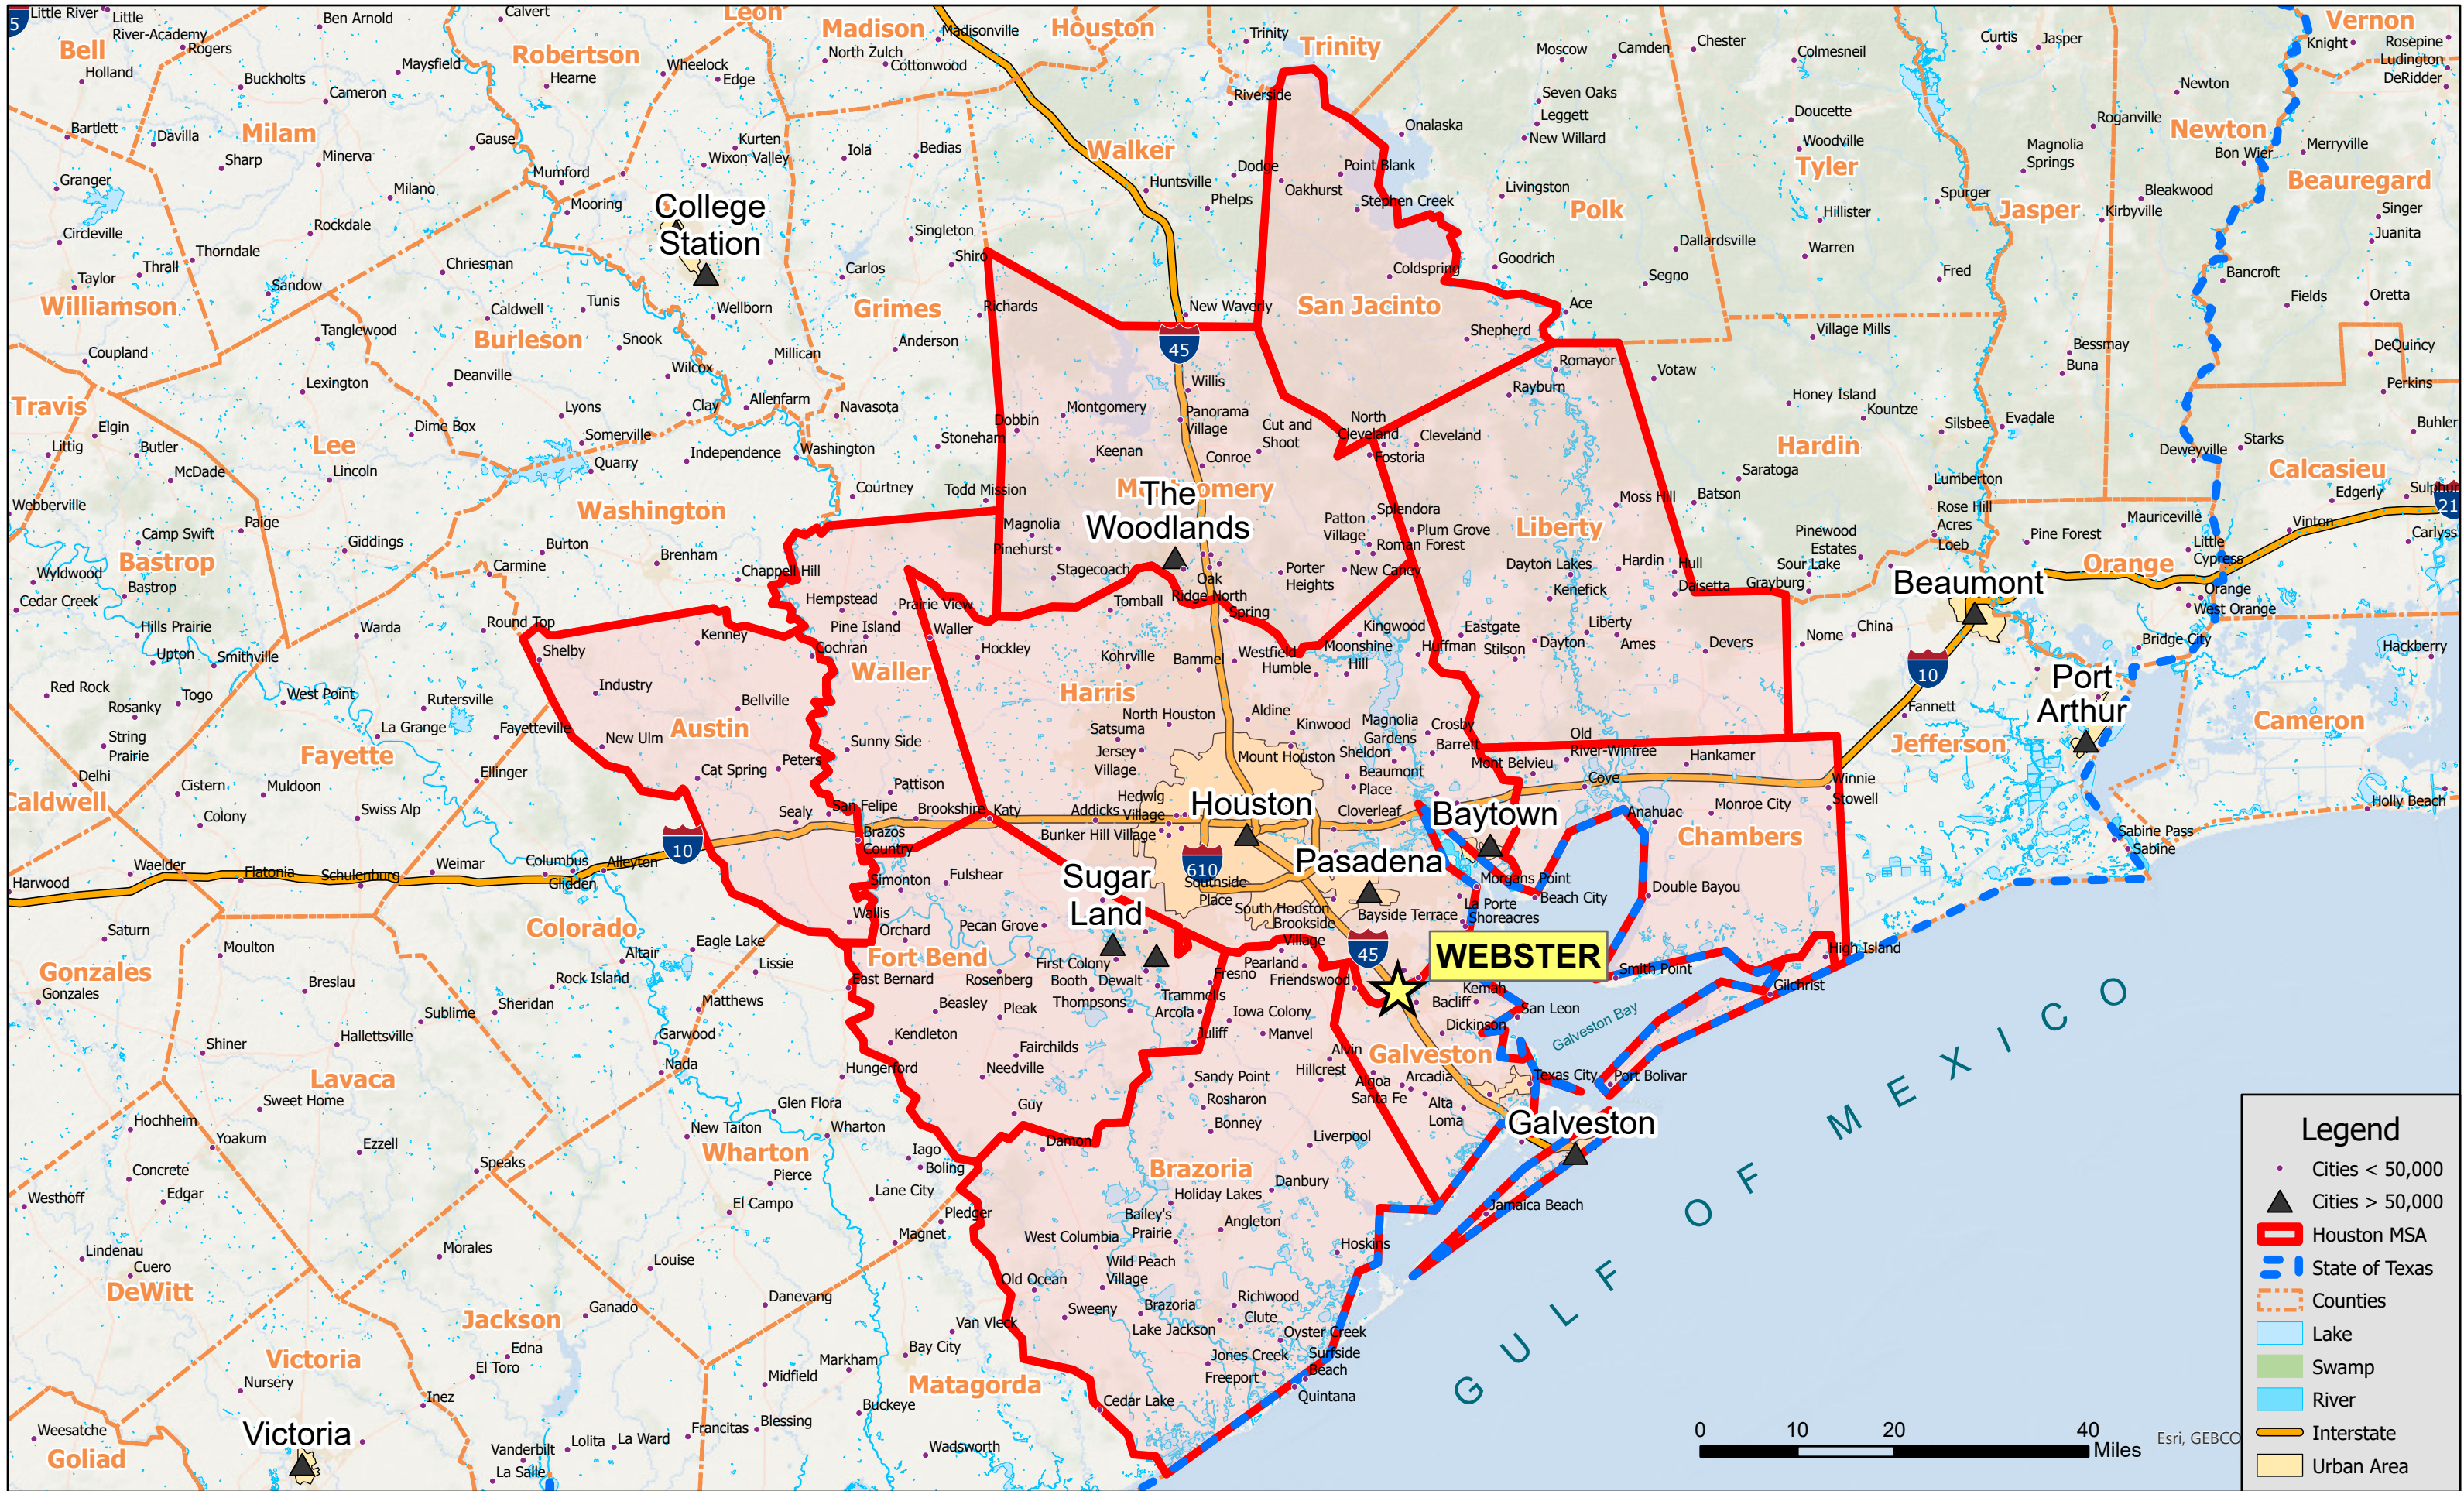

CITY OF WEBSTER INCLUDED IN THE HOUSTON METRO STATISTICAL AREA

Legend

- Cities < 50,000
- ▲ Cities > 50,000
- ▭ Houston MSA
- ▭ State of Texas
- ▭ Counties
- ▭ Lake
- ▭ Swamp
- ▭ River
- ▭ Interstate
- ▭ Urban Area

Esri, GEBCO