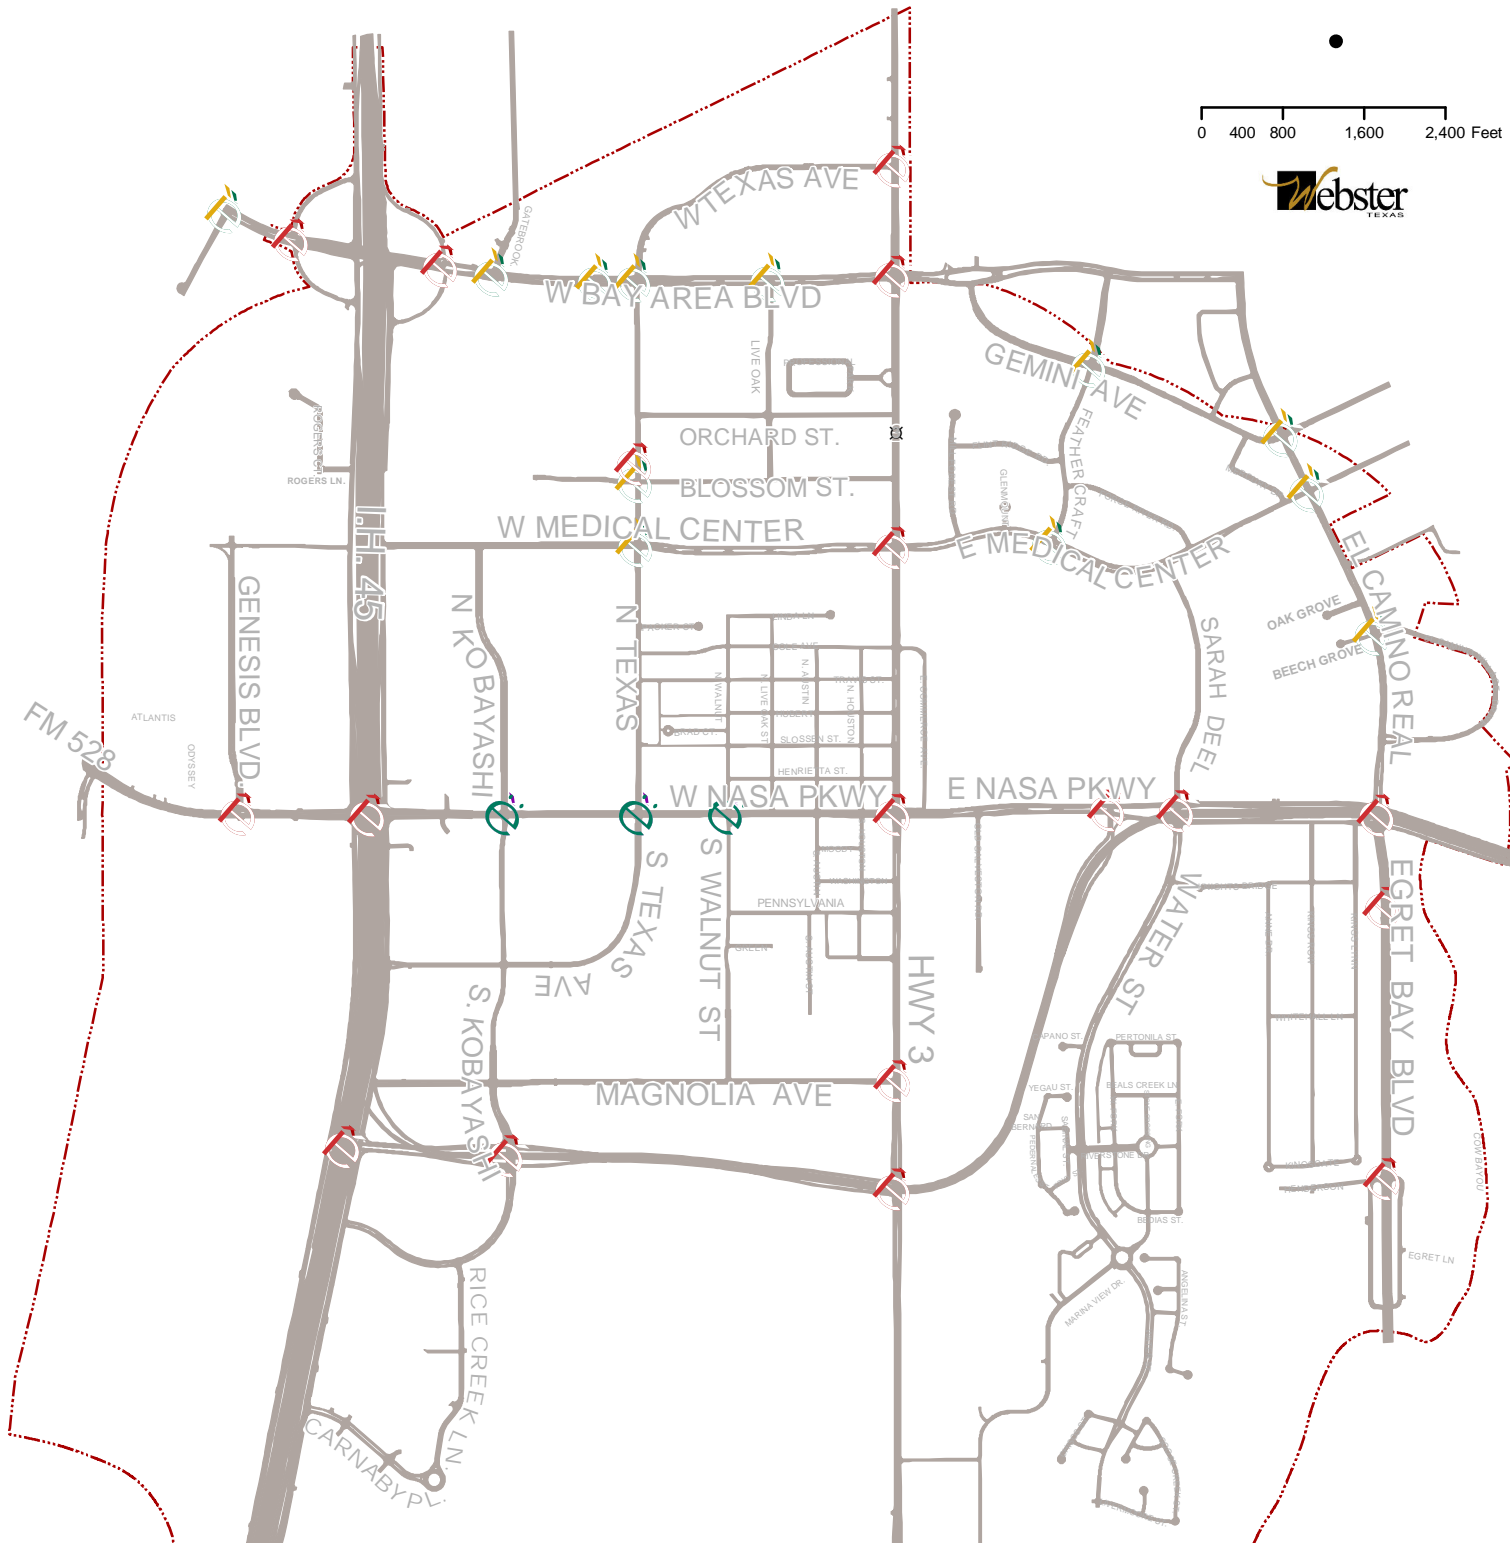

0 400 800 1,600 2,400 Feet

## Legend

### Report a Traffic Light Malfunction

-  CITY: 281-316-3700
-  COUNTY: 713-881-3210
-  STATE: 713-802-5662