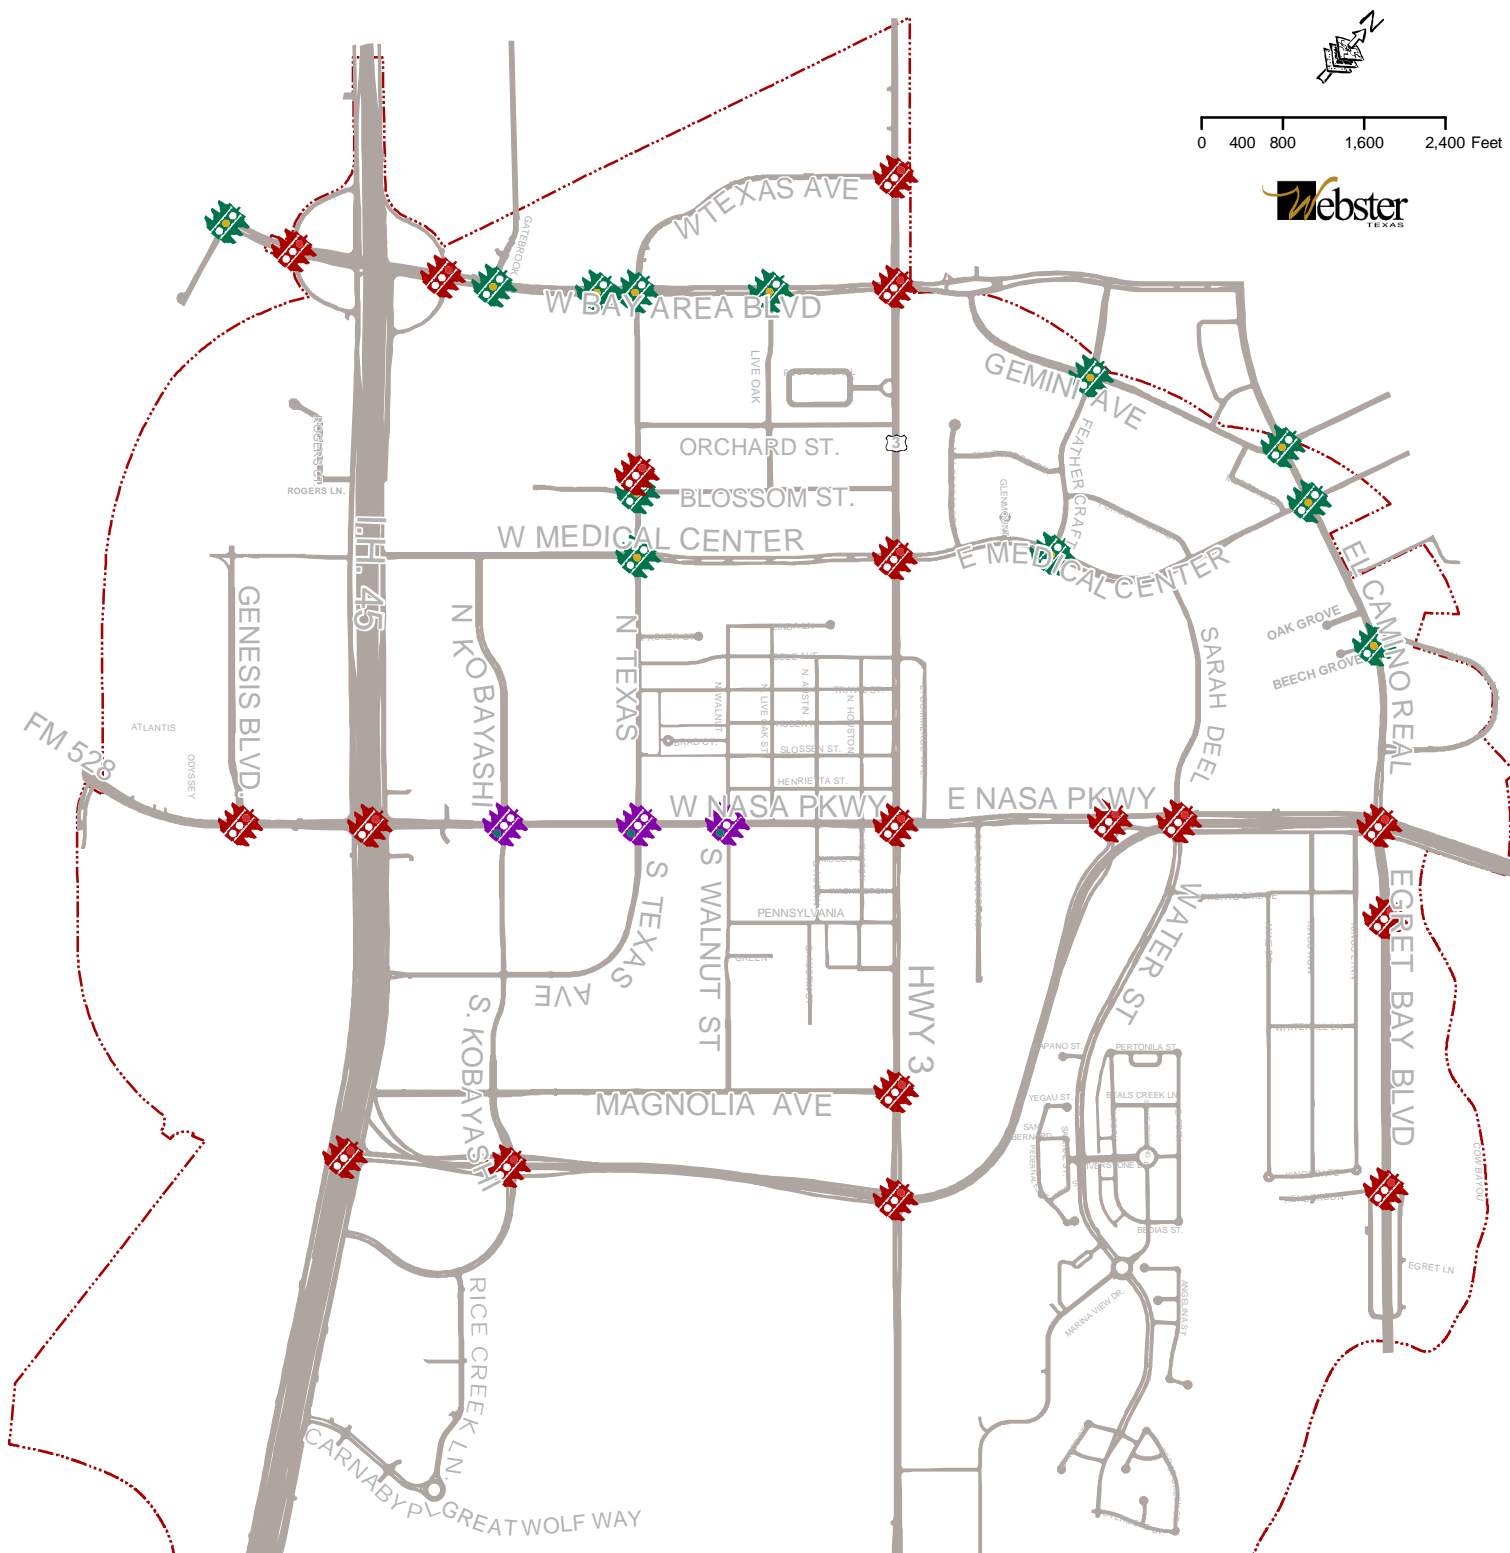

0 400 800 1,600 2,400 Feet

# Legend

## Report a Traffic Light Malfunction

-  CITY: 281-316-3700
-  COUNTY: 713-881-3210
-  STATE: 713-802-5662