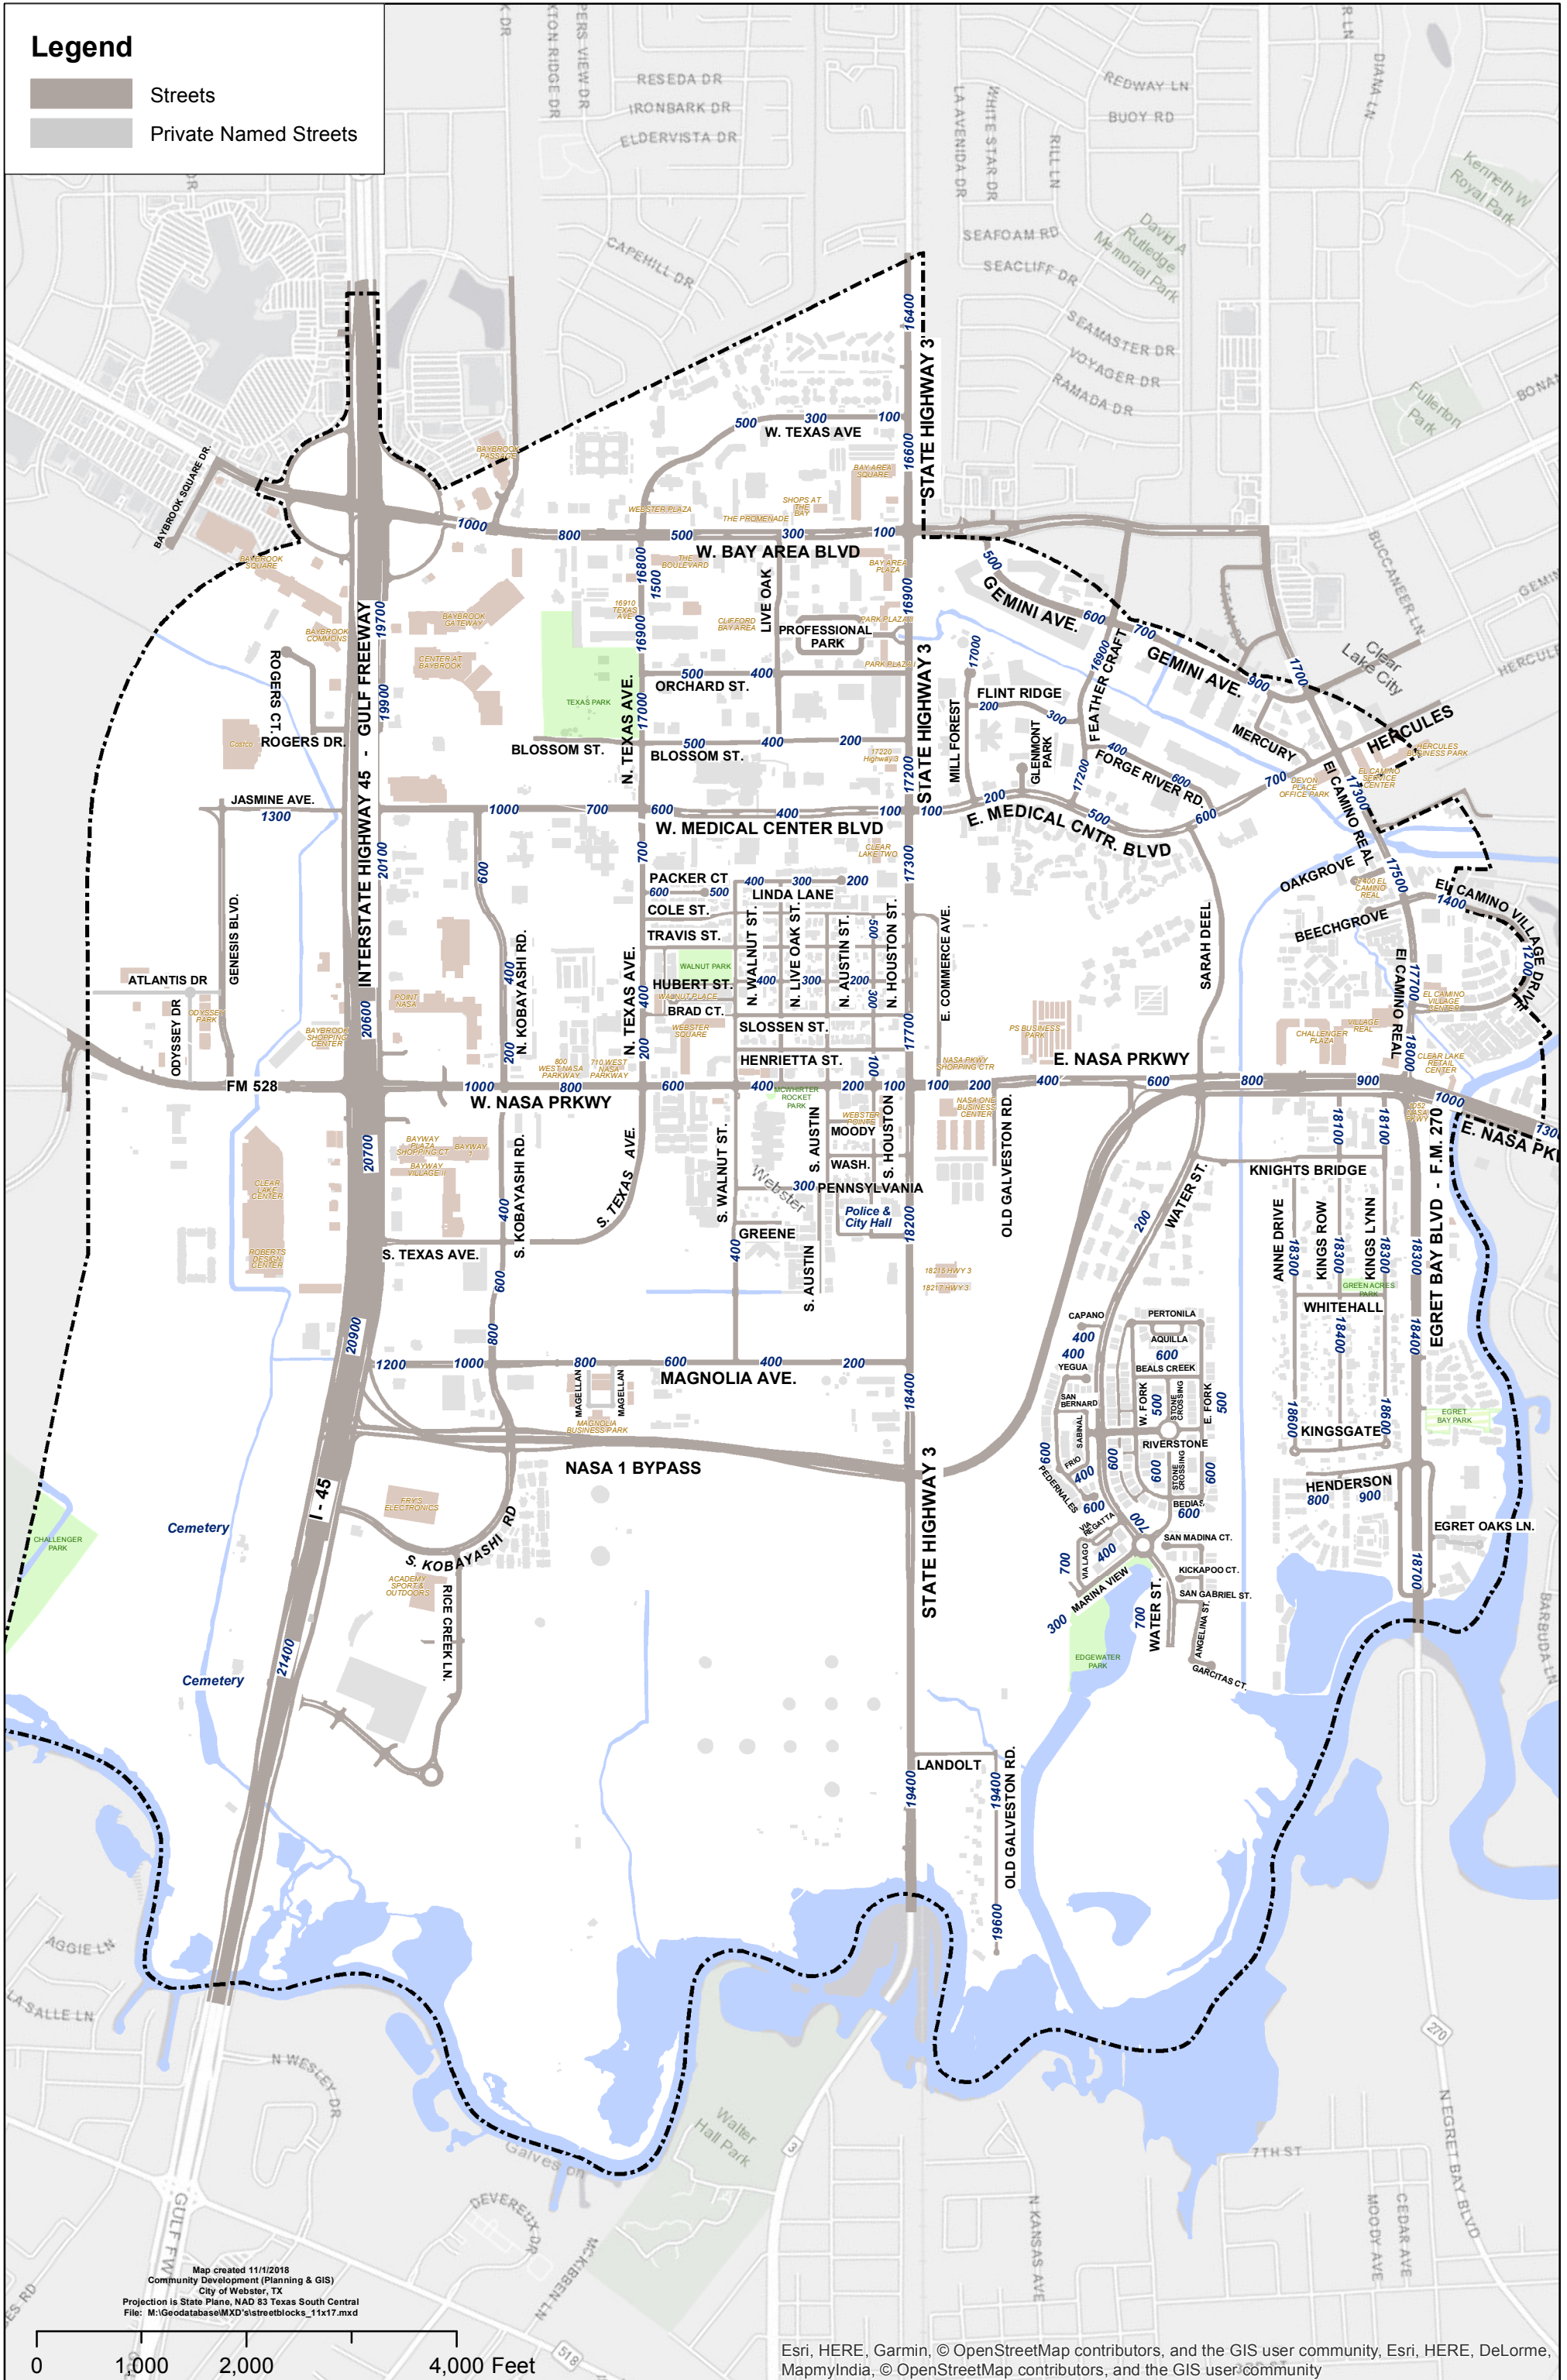

Legend

- Streets
- Private Named Streets

0 1,000 2,000 4,000 Feet

Esri, HERE, Garmin, © OpenStreetMap contributors, and the GIS user community, Esri, HERE, DeLorme, MapmyIndia, © OpenStreetMap contributors, and the GIS user community