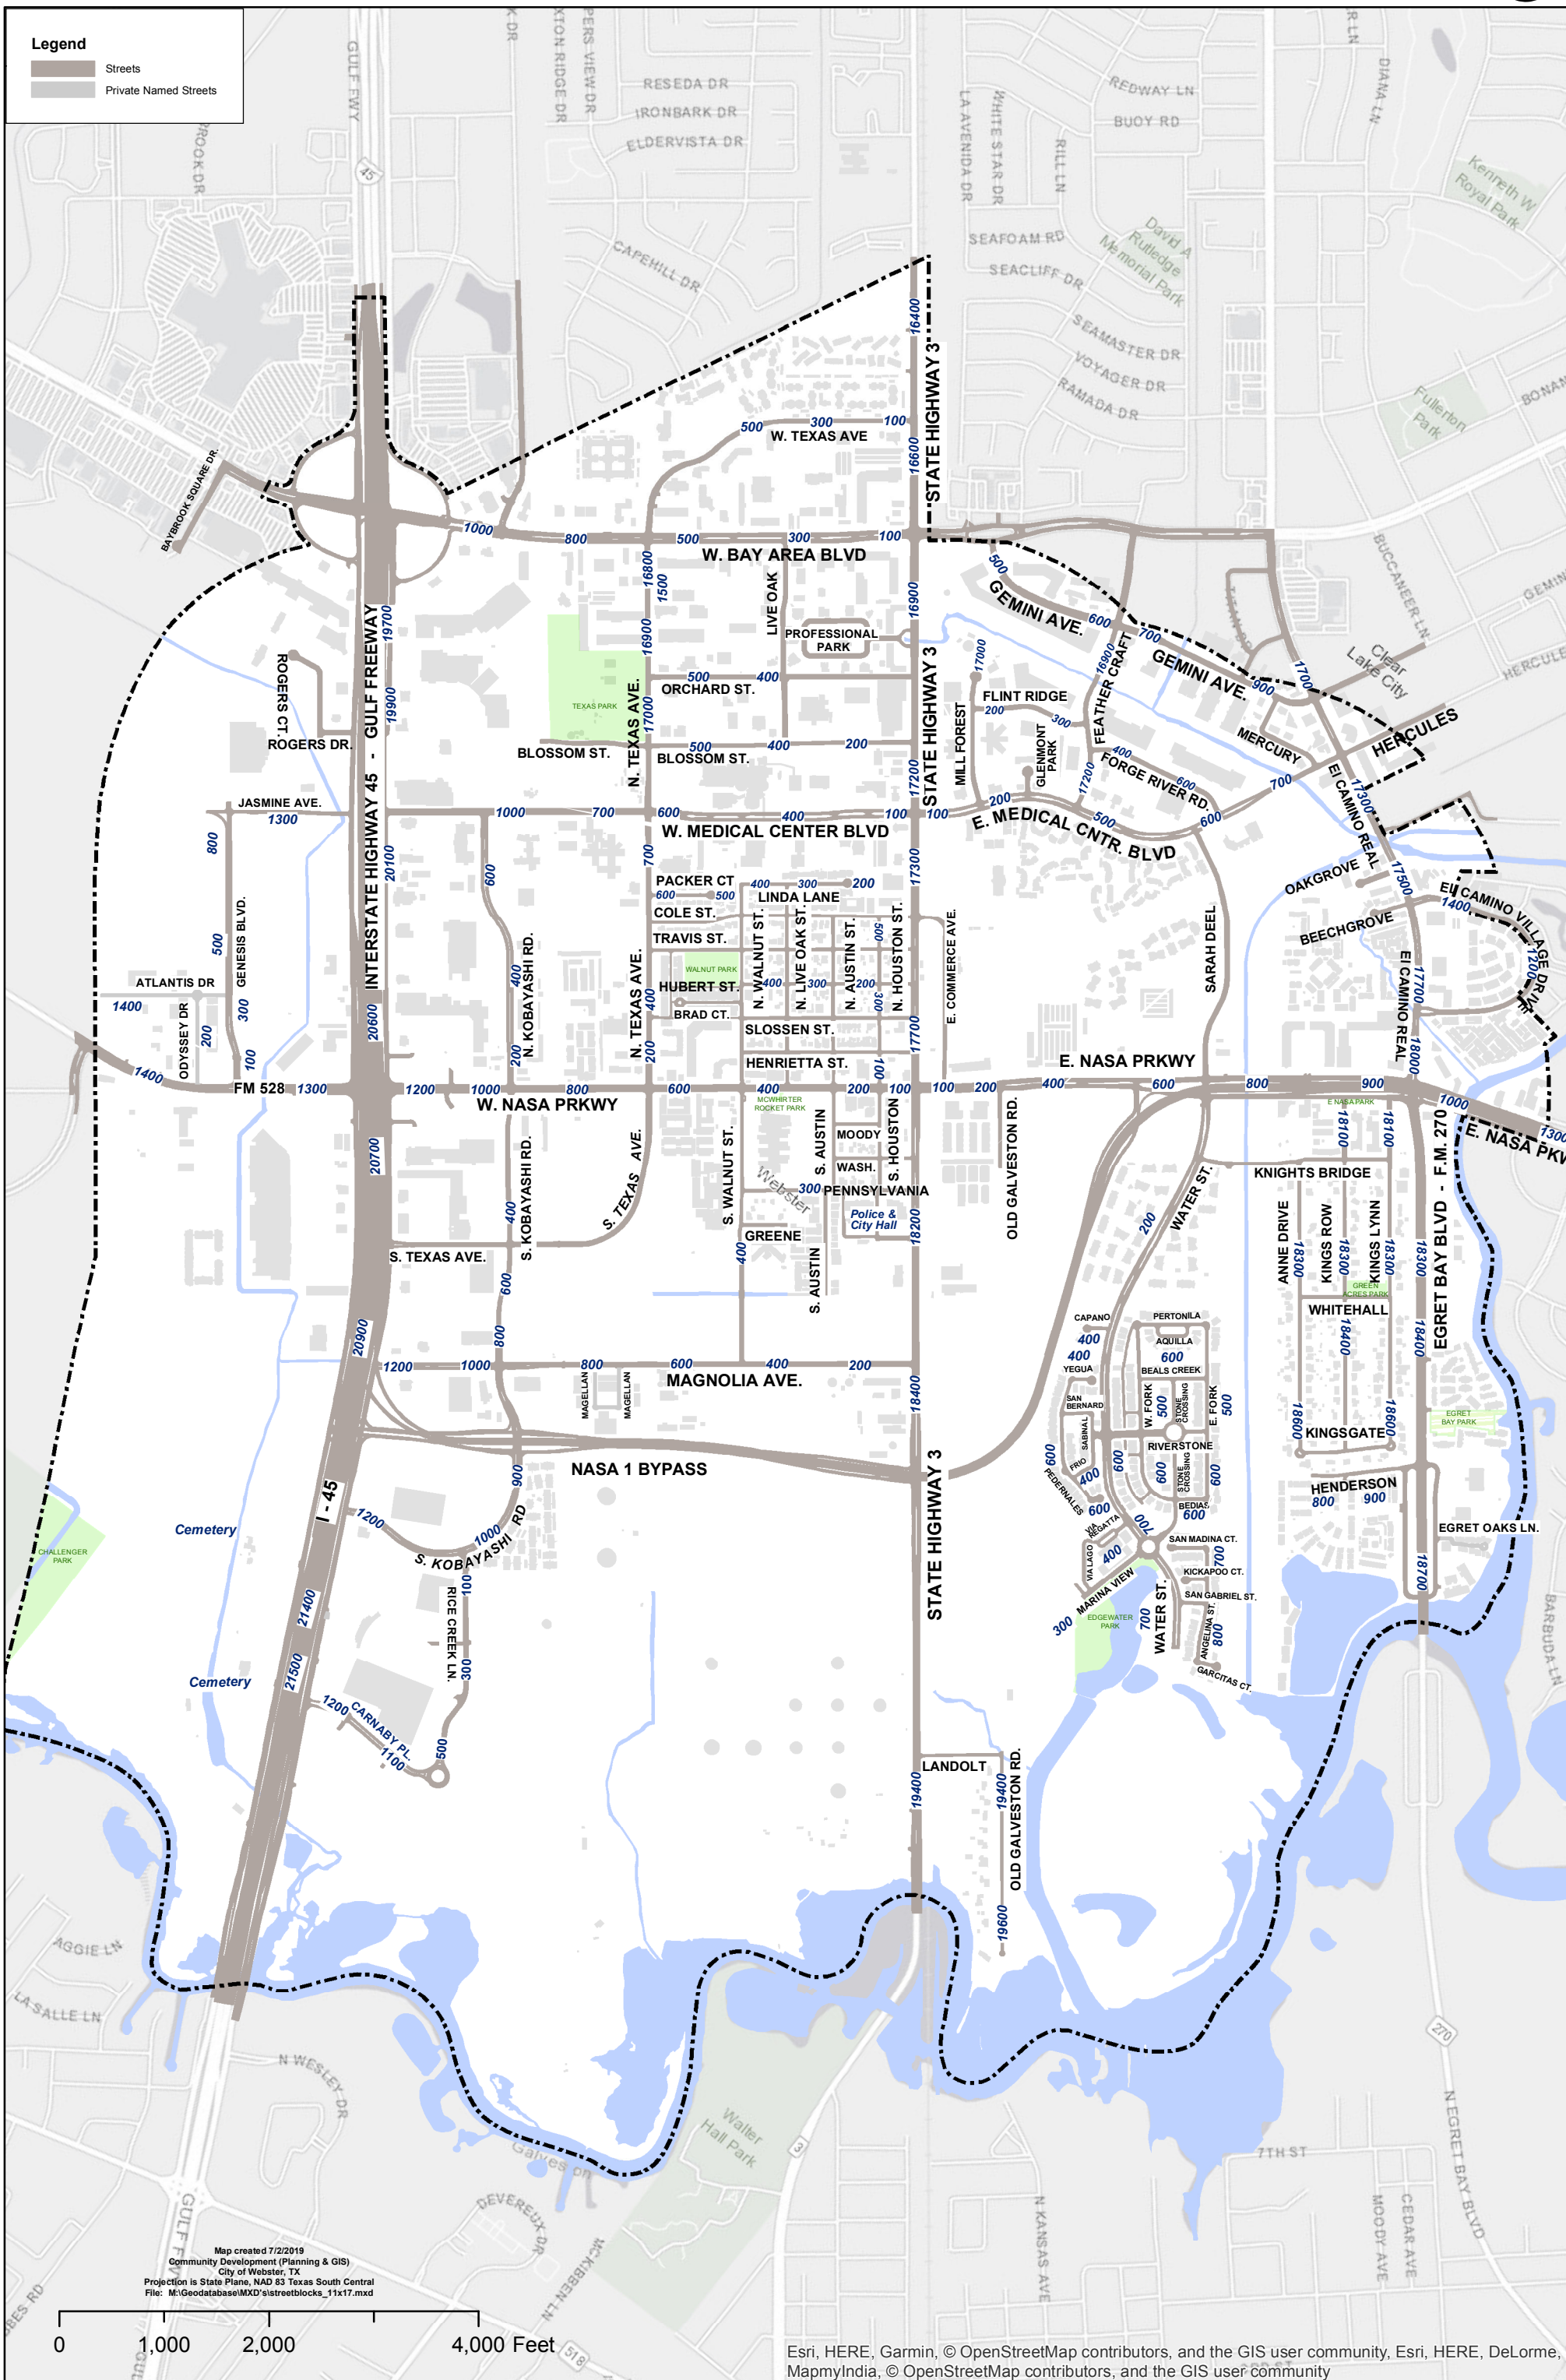

Legend
Streets
Private Named Streets