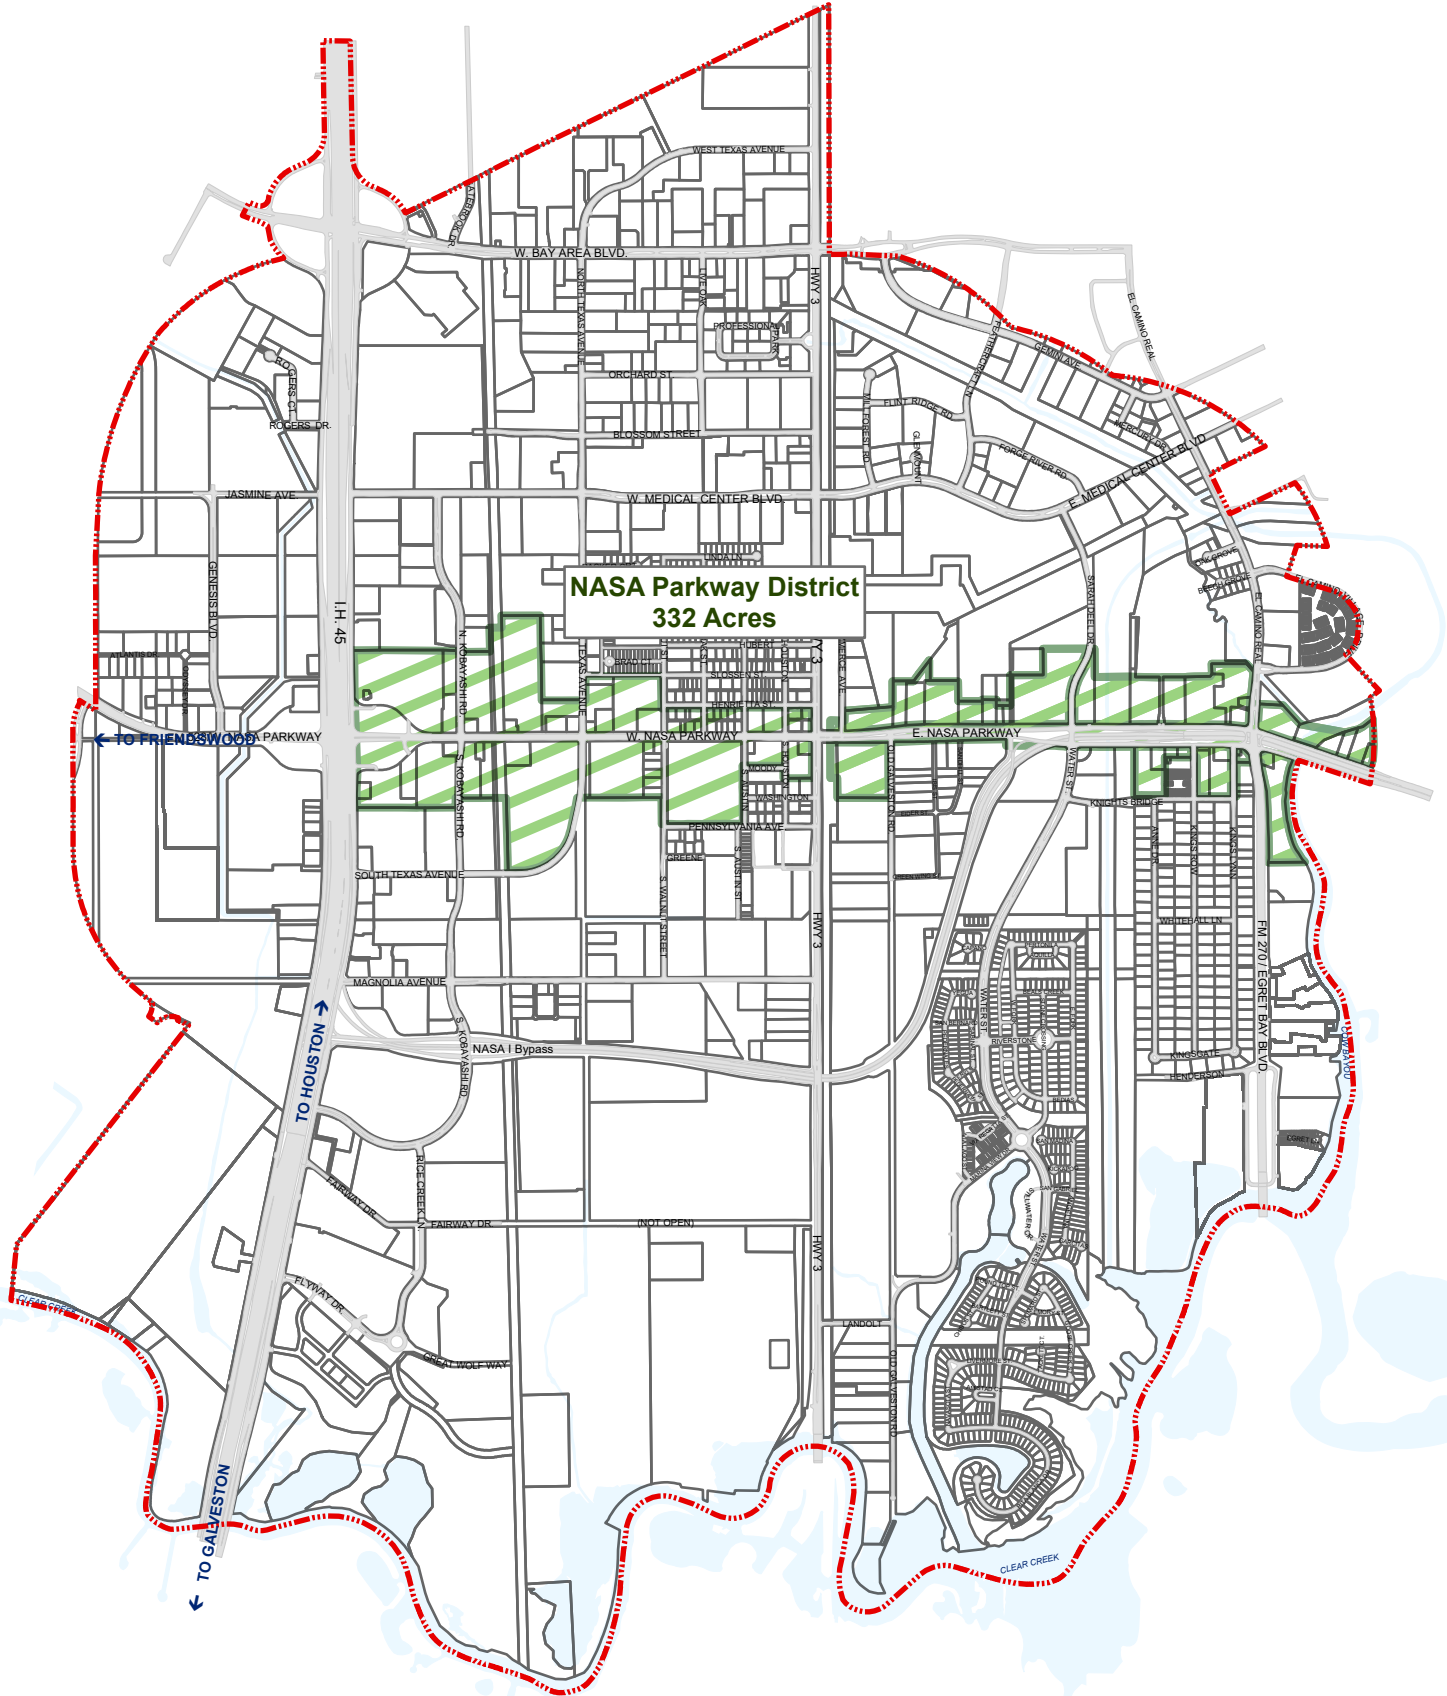

# Special Development Areas

- Legend
- City Limits Webster
  - Parcels
  - NASA PARKWAY DISTRICT

0 1,250 2,500 5,000 Feet  
Map prepared by GIS, City of Webster, 5/24/2023, File: M:\Geodatabase\ArcGIS\_Pro\Citywide\Special\_Development\_Areas.aprx