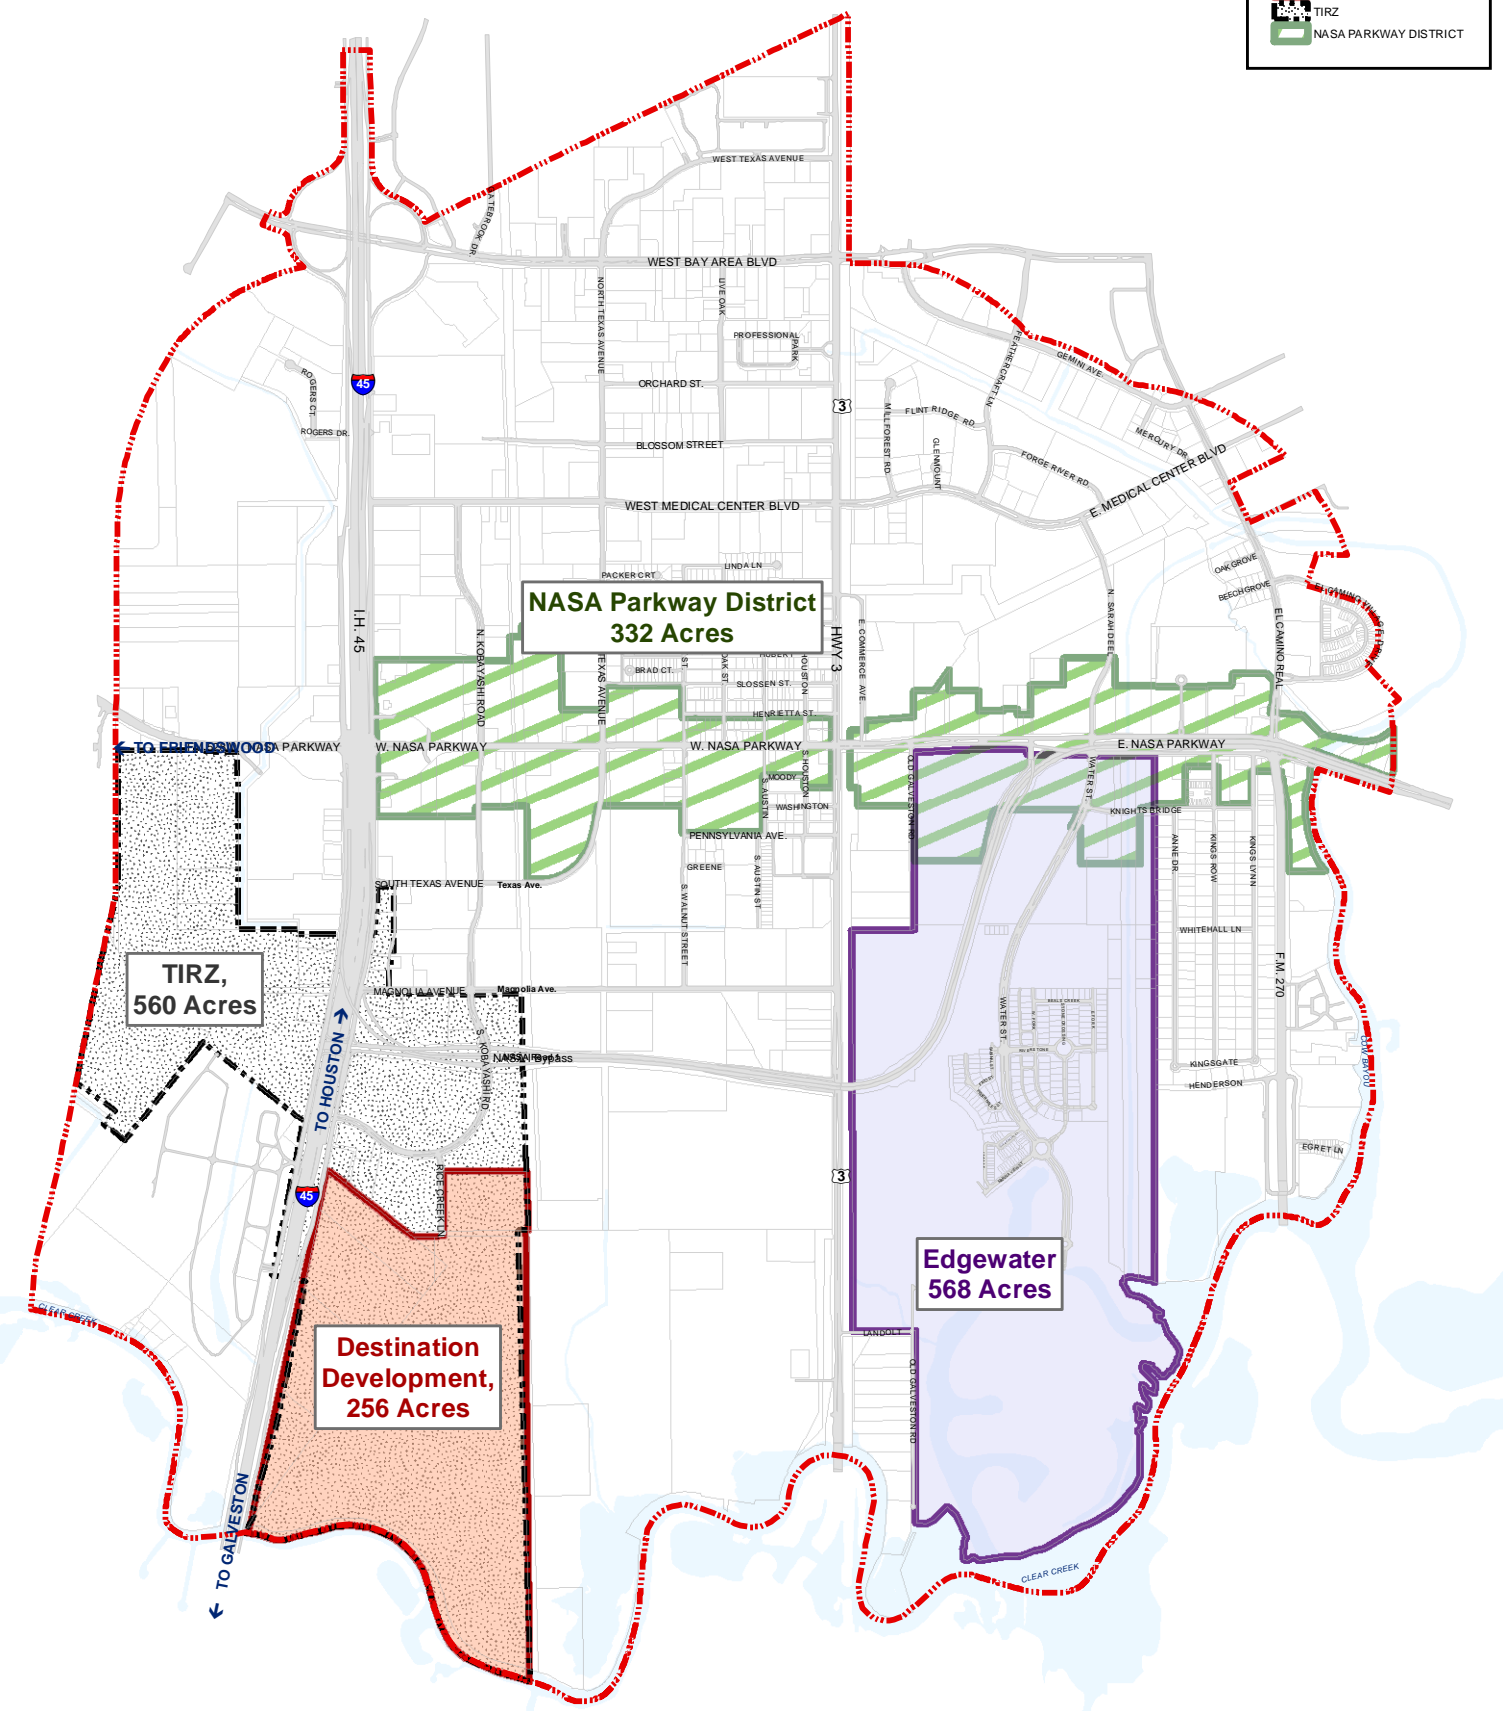

Special Development Areas

Legend

-  City Limits Webster
-  Parcels
-  Edgewater
-  Destination Development
-  TIRZ
-  NASA PARKWAY DISTRICT

**NASA Parkway District
332 Acres**

**TIRZ,
560 Acres**

**Destination
Development,
256 Acres**

**Edgewater
568 Acres**

0 1,250 2,500 5,000 Feet
Map prepared by GIS, City of Webster, 4/4/2014. File: RequestArcInfo_Maps\Citywide\Special Development Areas.mxd

For More Information: Please Contact City of Webster, Planning Section, 281-316-4122