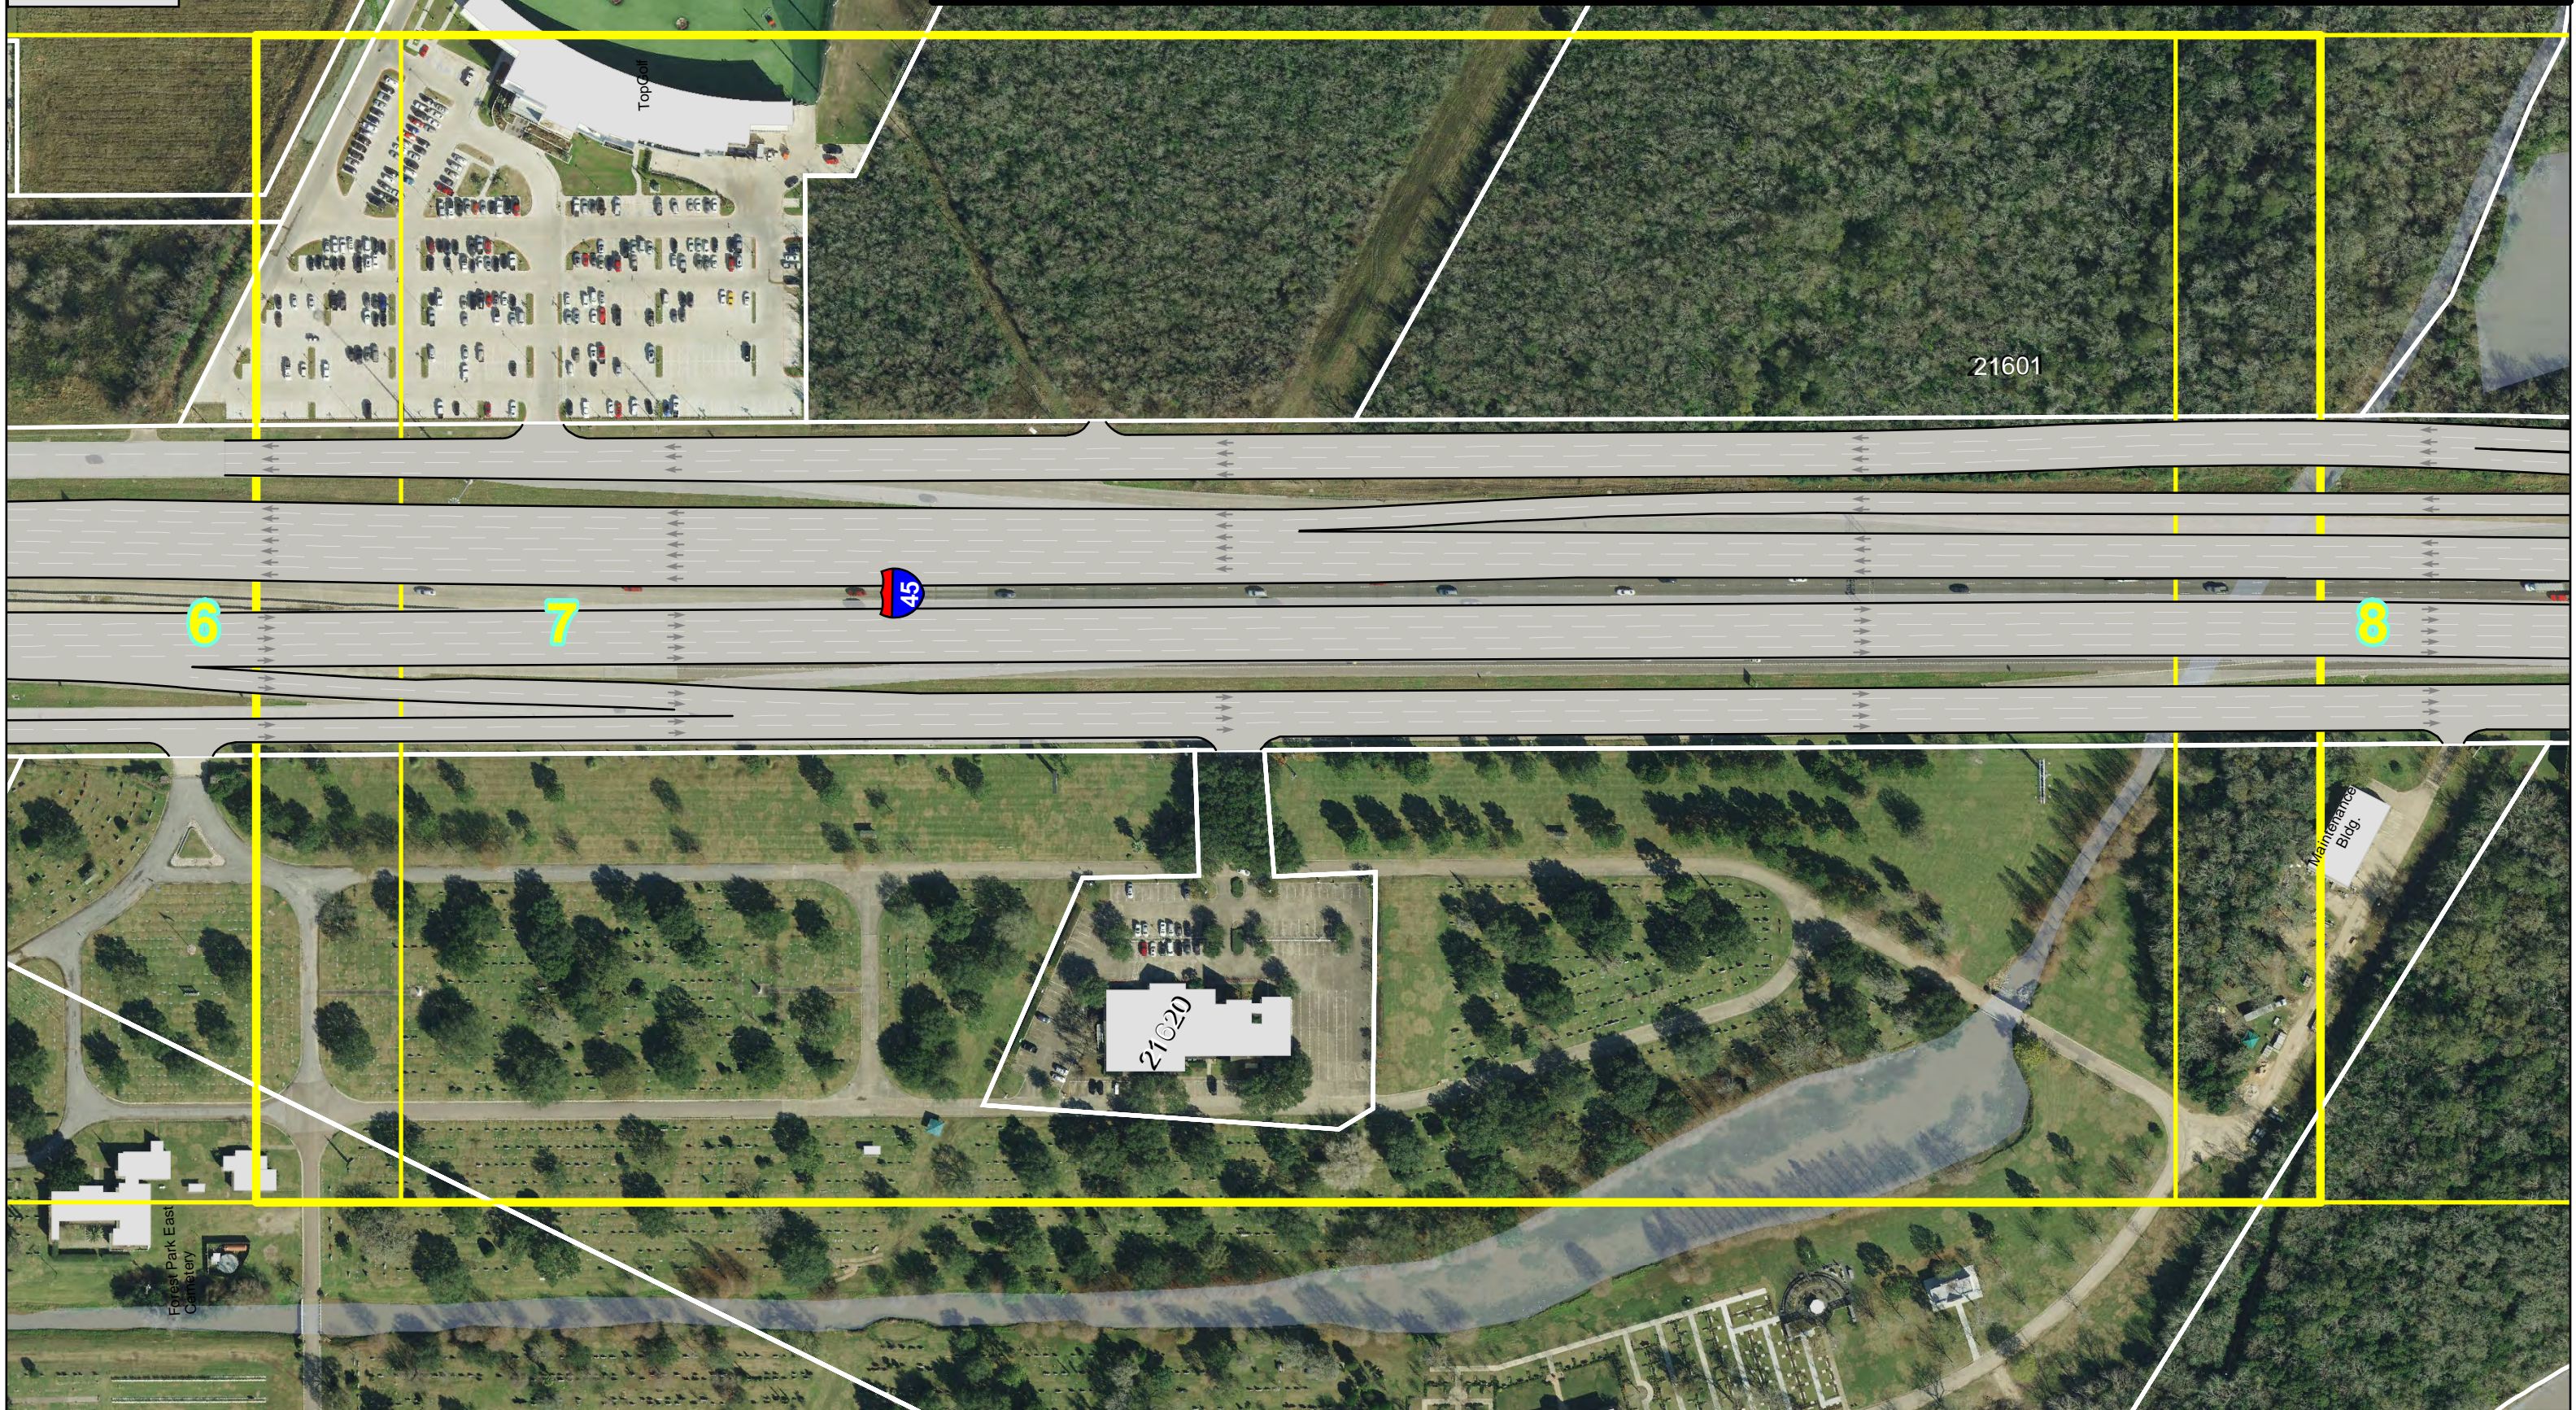

Legend

- City Limits
- Page
- Parcels

INDEX MAP