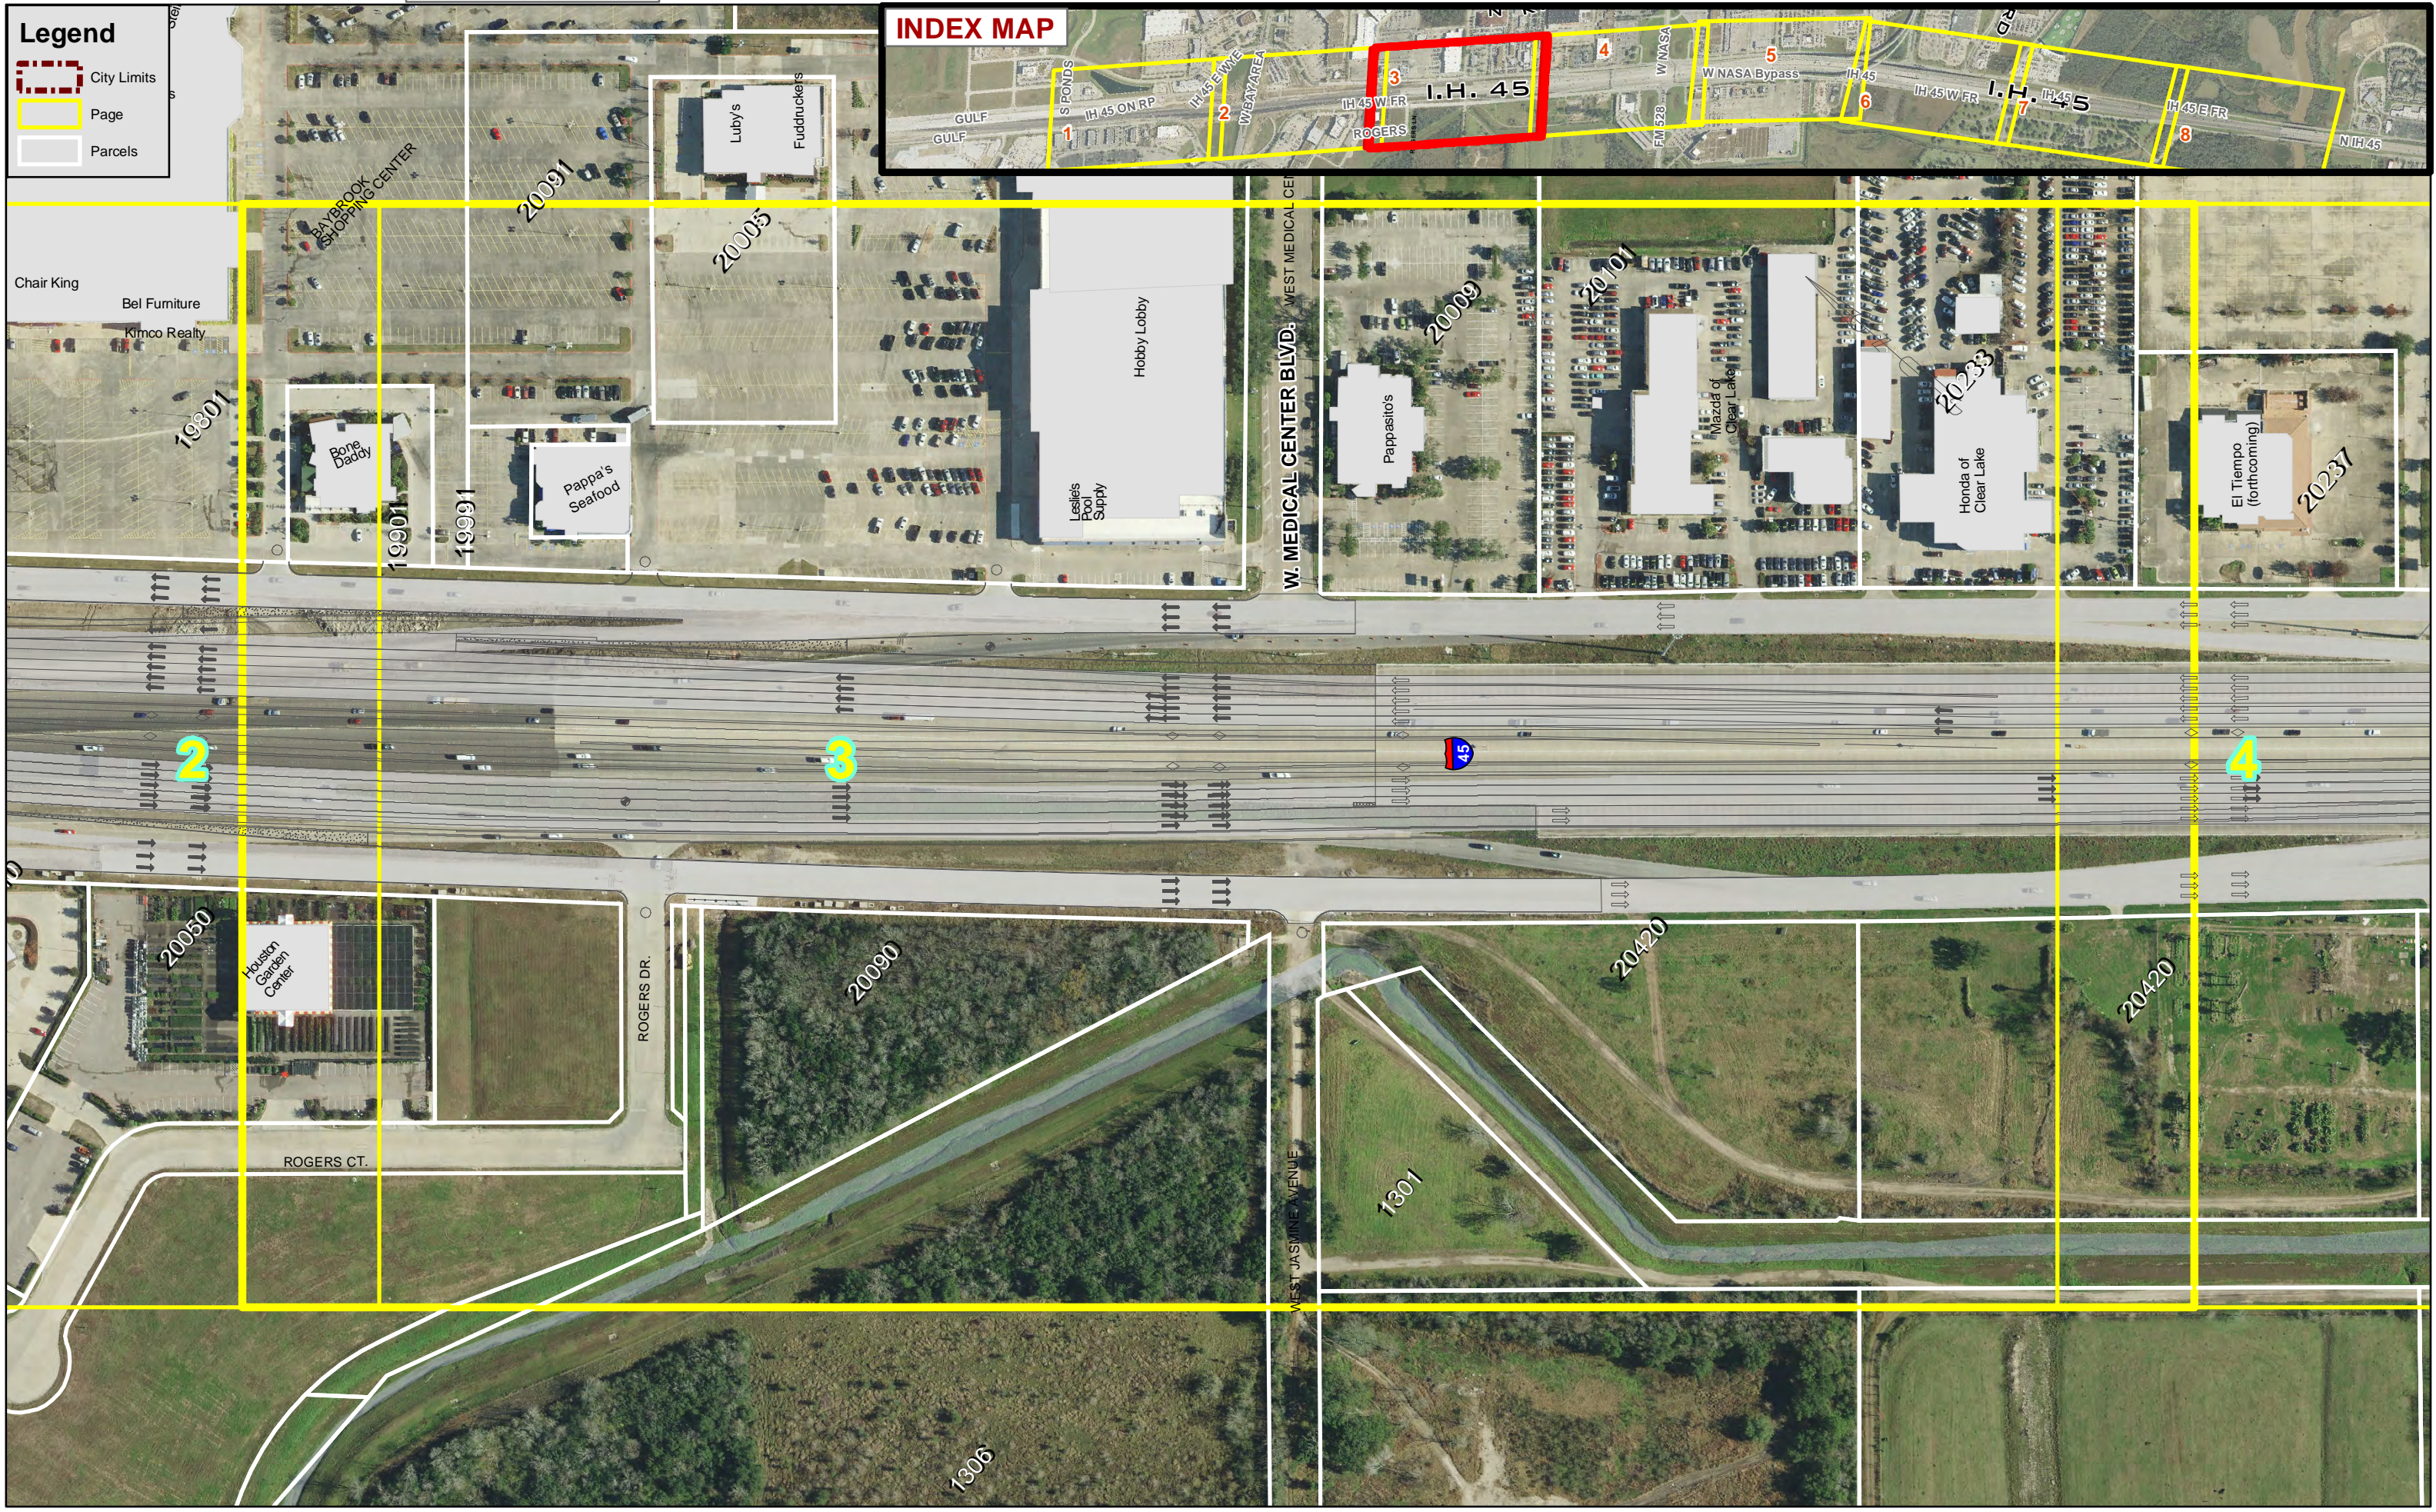

Legend

- City Limits
- Page
- Parcels

INDEX MAP

Legend

-  City Limits
-  Page
-  Parcels

INDEX MAP

Legend

- City Limits
- Page
- Parcels

INDEX MAP

Legend

- City Limits
- Page
- Parcels

INDEX MAP

Parcel Labels: 20233, 20237, 20241, 20231, 20200, 20420, 20420, 20610, 20602, 20701, 20760, 20770, 20710.

Businesses and Landmarks: Harbor Freight, Alpine Brauhaus, Thai Massage, Castle Dental, ABCO, Comm's, Honda of Clear Lake, El Tiempo (forthcoming), Saltgrass Steakhouse, Point NASA Shopping Center, Harbor Freight, Proven Products, Kids 4less, Mattresses for Less, Public Storage, James Coney Island, Subway, La Familia, Webster Camera, Sport Divers, Clearlake Center, Little Heathline, Burlington Coat Factory, Dr. Shoes Alternation, ndy Computer, Pool Supplies, Mattress Clearance Center, Big Lots, Houston Area Safety Council, Mattré Firm.

Streets: NASA PARKWAY, NASA PARKWAY / FM 528, W NASA Bypass, I.H. 45, I.H. 45 W FR, I.H. 45 E FR, N I.H. 45, W NASA, FM 528, ROGERS, WIBAY AREA, I.H. 45 ON RP, GULF, S PONDS.

Legend

- City Limits
- Page
- Parcels

- City Limits
- Page
- Parcels

INDEX MAP