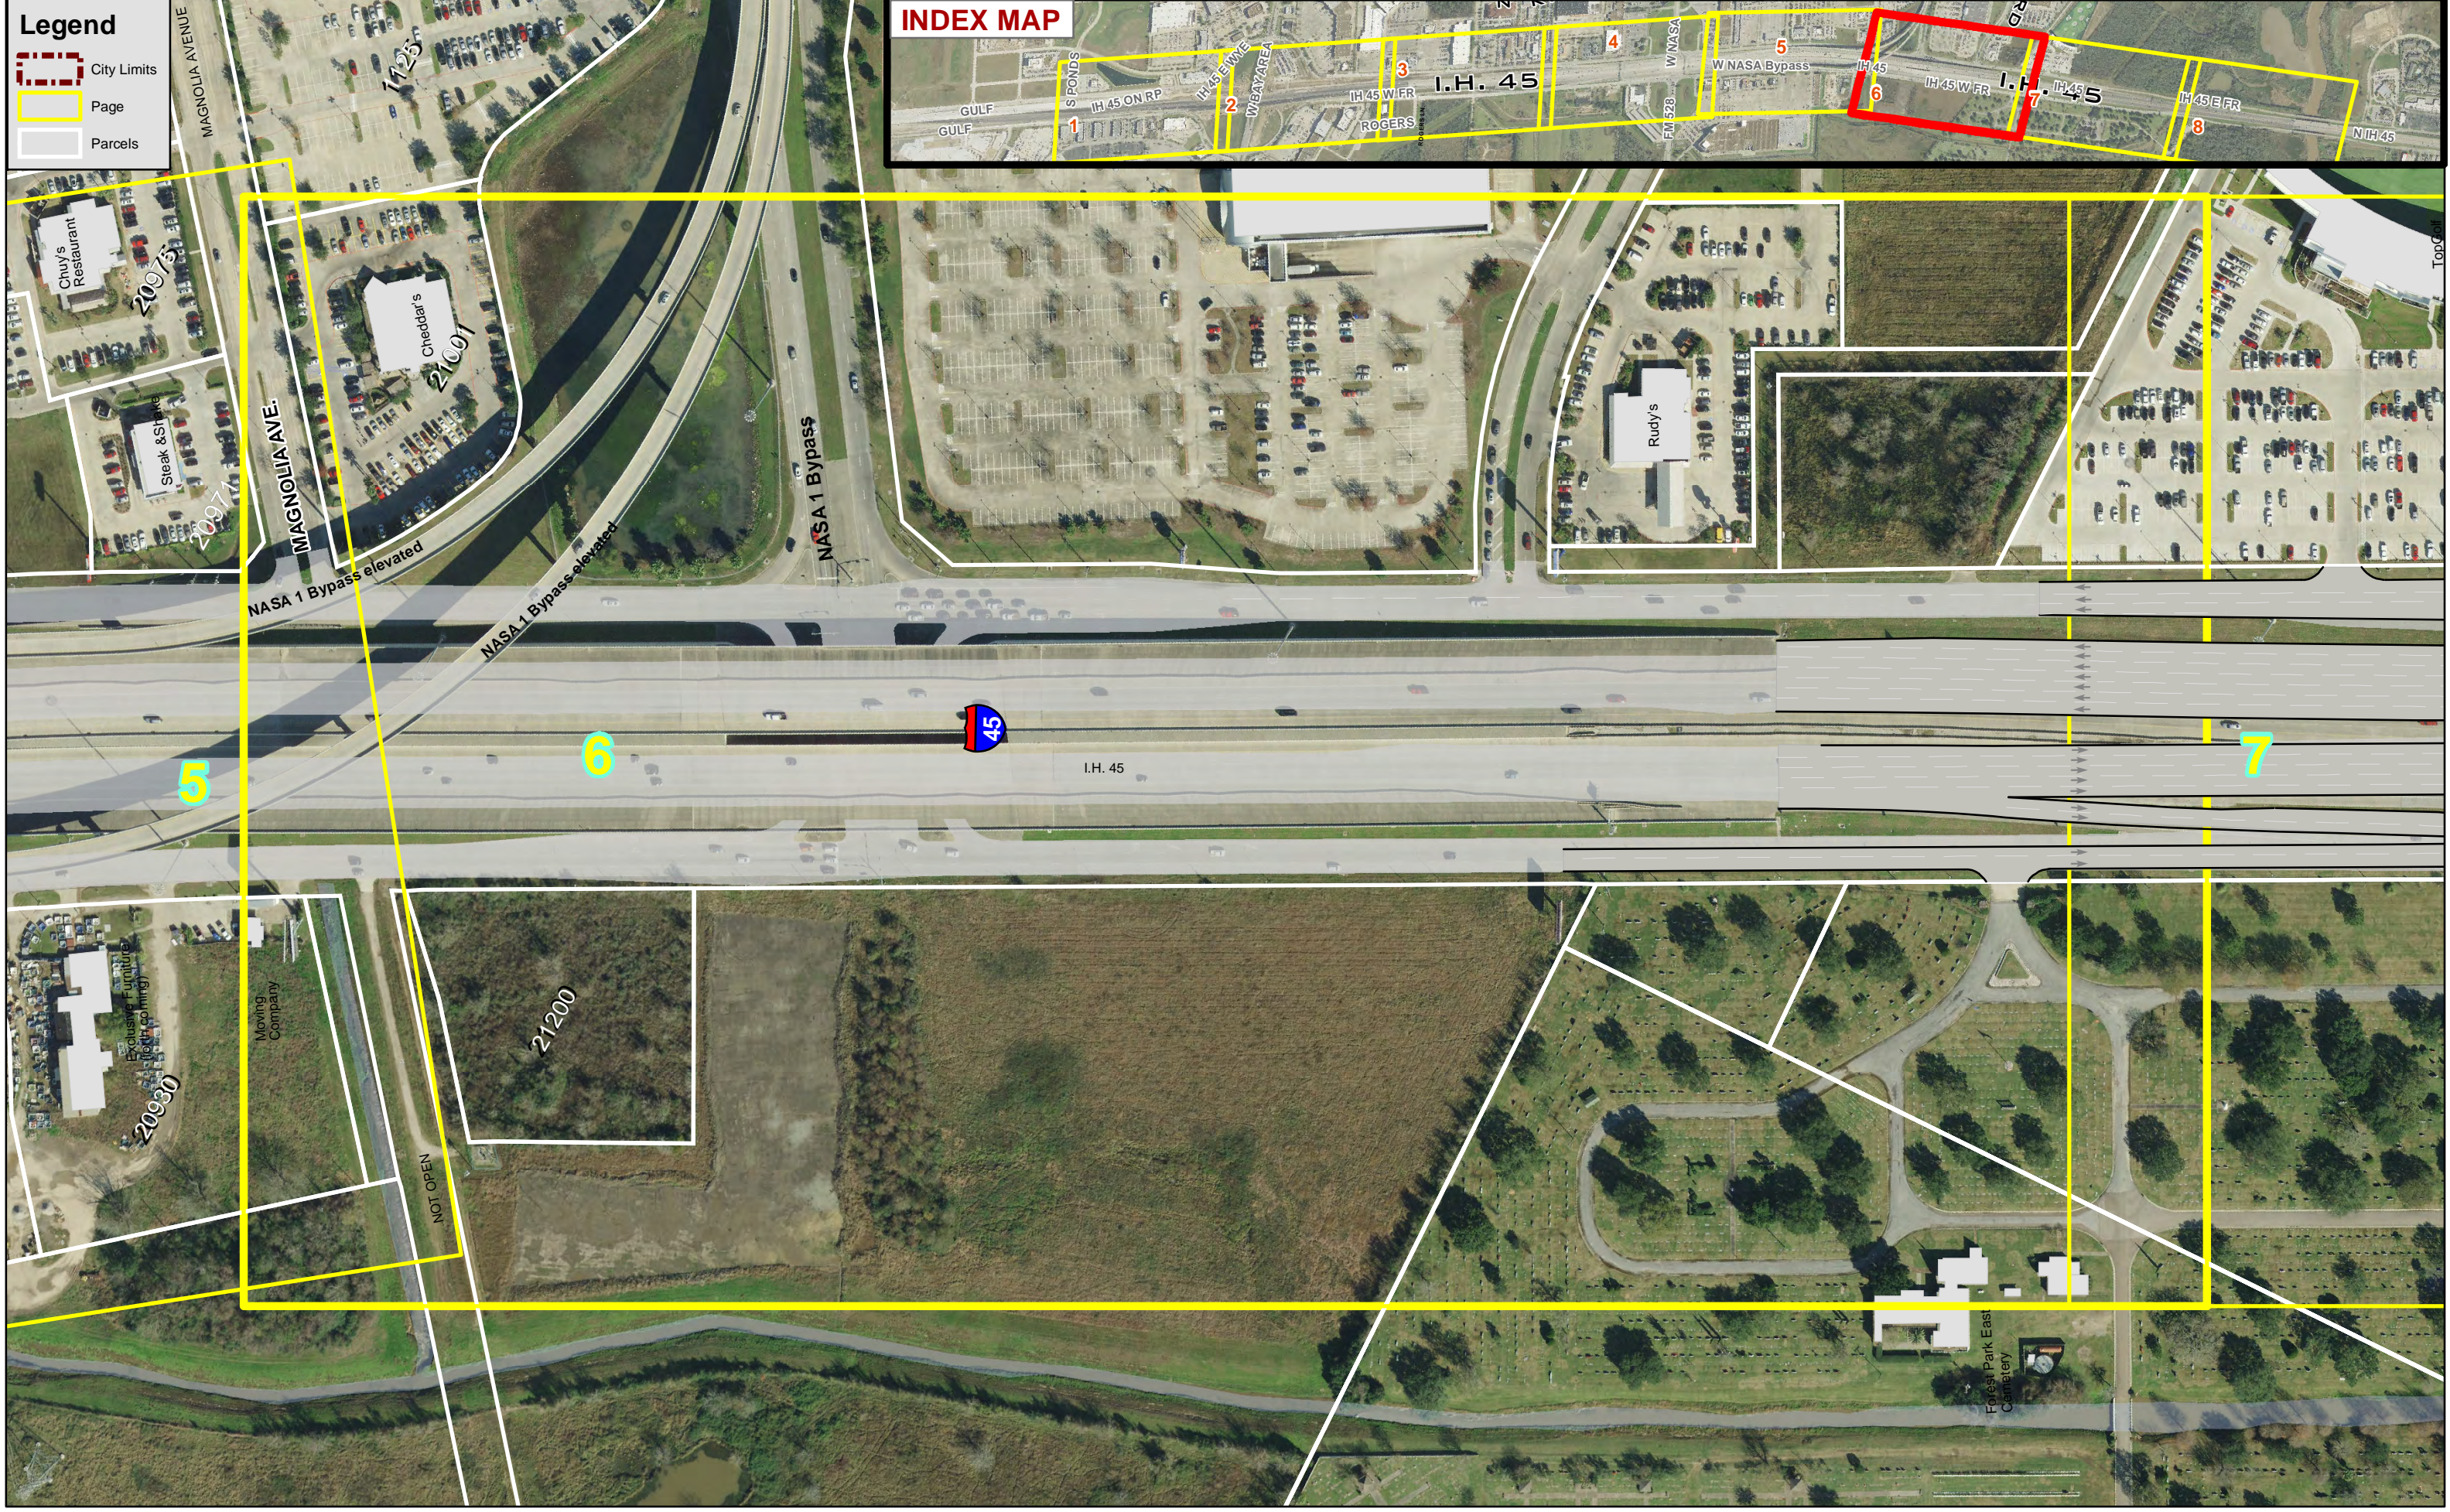

Legend

- City Limits
- Page
- Parcels

INDEX MAP