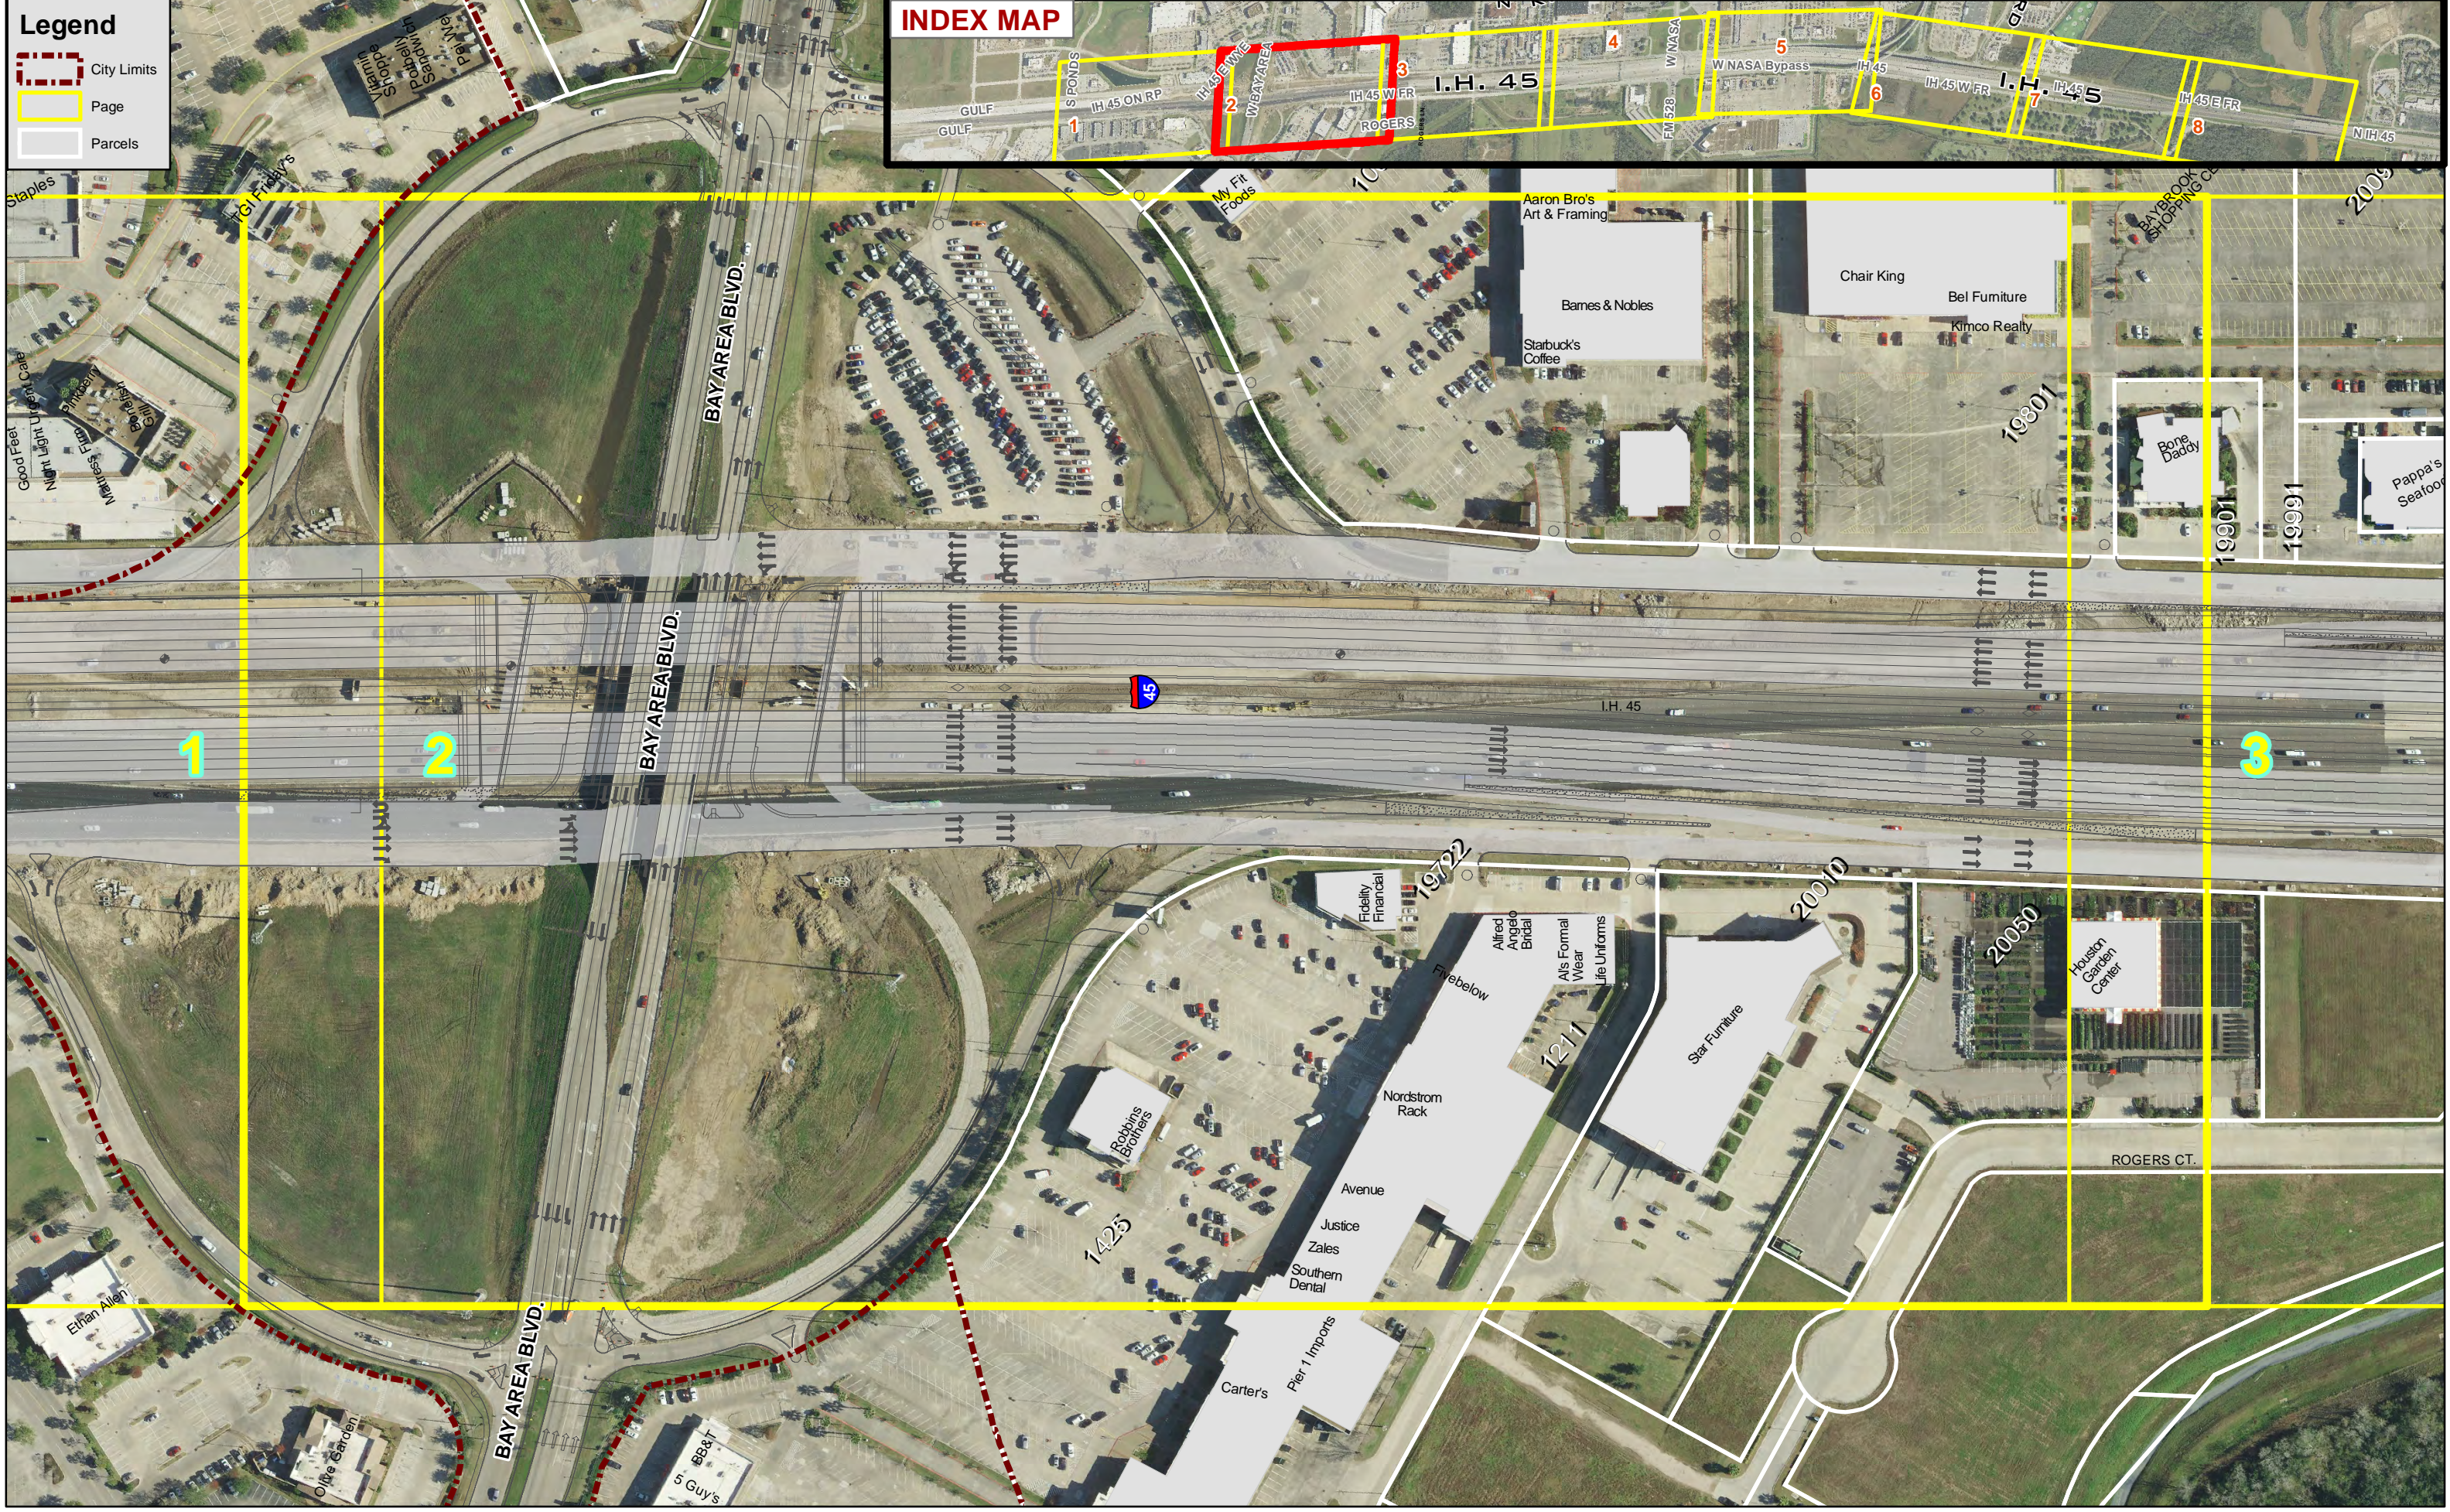

Legend

- City Limits
- Page
- Parcels

INDEX MAP

Legend

-  City Limits
-  Page
-  Parcels

INDEX MAP

Legend

- City Limits
- Page
- Parcels

INDEX MAP

Legend

- City Limits
- Page
- Parcels

INDEX MAP

Parcel Labels: 20233, 20237, 20241, 20231, 20200, 20420, 20420, 20610, 20602, 20701, 20760, 20770, 20710.

Businesses and Landmarks: Harbor Freight, Alpine Brauhaus, Thai Massage, Castle Dental, ABCO, Comm's, Honda of Clear Lake, El Tiempo (forthcoming), Saltgrass Steakhouse, Point NASA Shopping Center, Harbor Freight, Proven Products, Kids 4less, Mattresses for Less, Public Storage, James Coney Island, Subway, La Familia, Webster Camera, Sport Divers, Clearlake Center, Little Heathline, Burlington Coat Factory, Dr. Shoes Alternation, ndy Computer, Pool Supplies, Mattress Clearance Center, Big Lots, Houston Area Safety Council, Mattré Firm.

Streets: NASA PARKWAY, NASA PARKWAY / FM 528, W NASA Bypass, I.H. 45, I.H. 45 W FR, I.H. 45 E FR, N I.H. 45, W NASA, FM 528, ROGERS, WIBAY AREA, I.H. 45 ON RP, GULF, S PONDS.

Legend

- City Limits
- Page
- Parcels

- City Limits
- Page
- Parcels

INDEX MAP