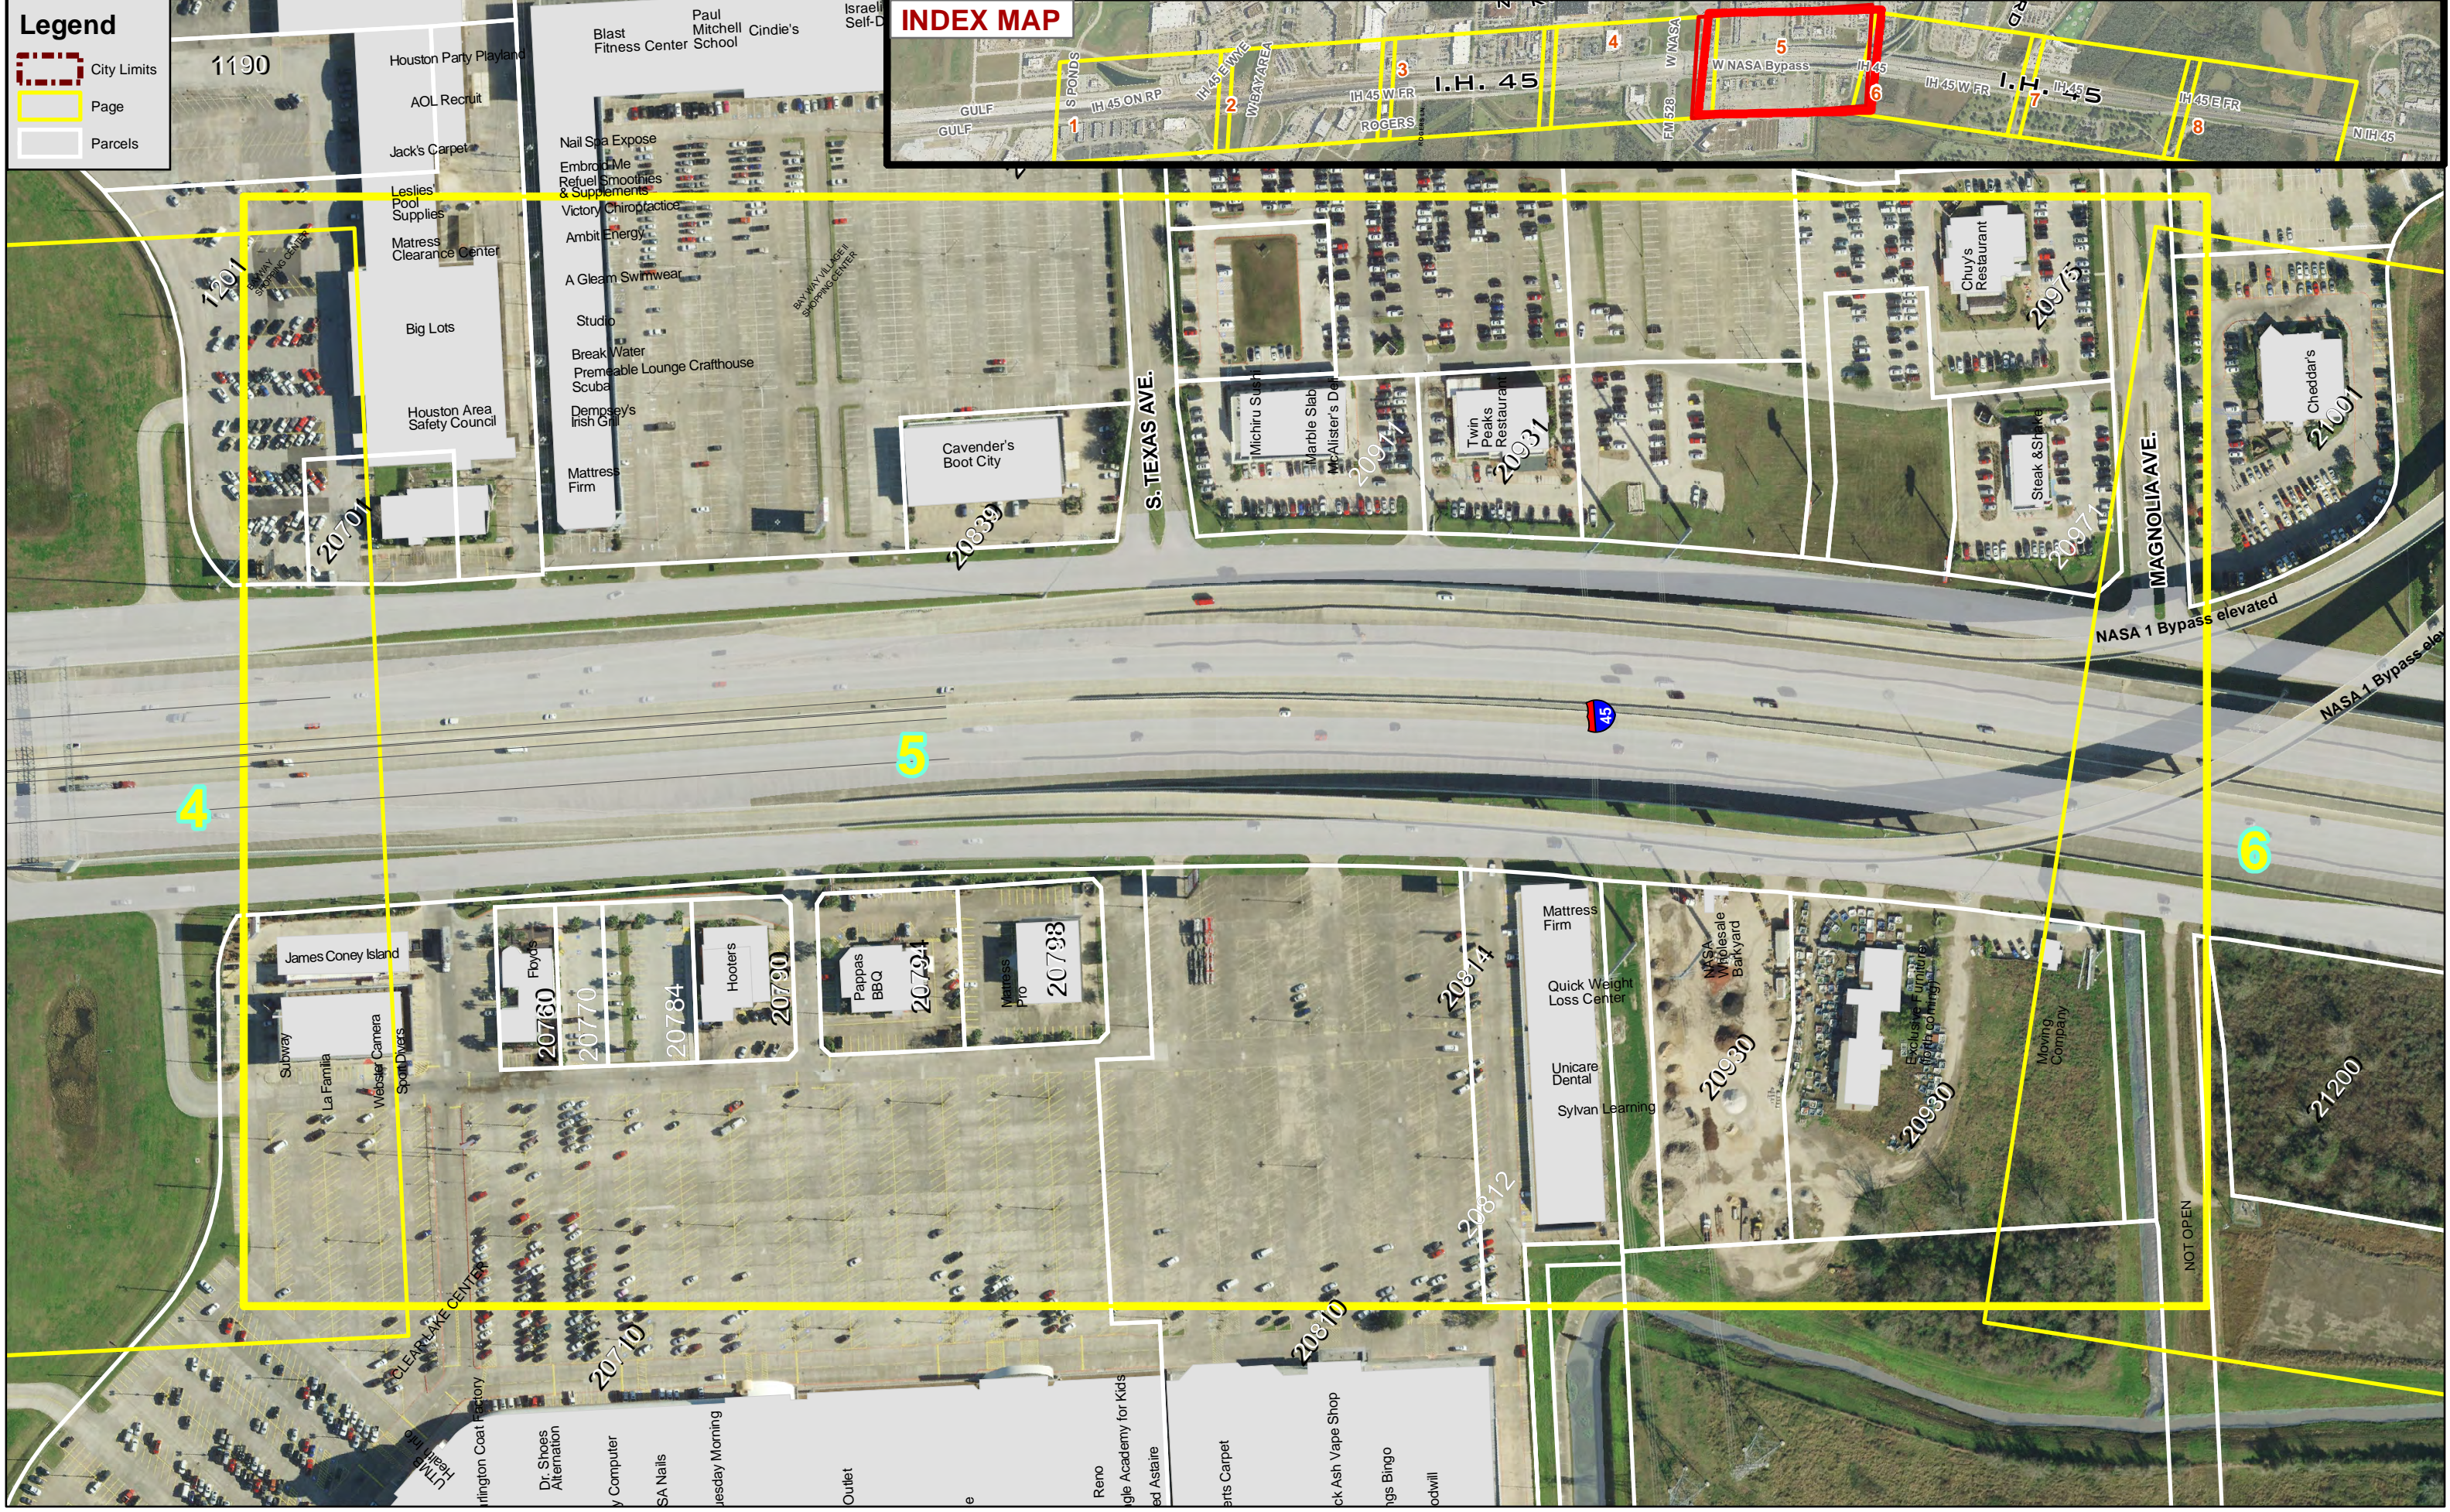

INDEX MAP

Legend

- City Limits
- Page
- Parcels

INDEX MAP

Parcel Labels: 20233, 20237, 20241, 20231, 20200, 20420, 20420, 20610, 20602, 20701, 20760, 20770, 20710.

Businesses and Landmarks: Harbor Freight, Alpine Brauhaus, Thai Massage, Castle Dental, ABCO, Comm's, Honda of Clear Lake, El Tiempo (forthcoming), Saltgrass Steakhouse, Point NASA Shopping Center, Harbor Freight, Proven Products, Kids 4less, Mattresses for Less, Public Storage, James Coney Island, Subway, La Familia, Webster Camera, Sport Divers, Clearlake Center, Little Heathline, Burlington Coat Factory, Dr. Shoes Alternation, ndy Computer, Pool Supplies, Mattress Clearance Center, Big Lots, Houston Area Safety Council, Mattré Firm.

Streets: NASA PARKWAY, NASA PARKWAY / FM 528, W NASA Bypass, I.H. 45, I.H. 45 W FR, I.H. 45 E FR, N I.H. 45, W NASA, FM 528, ROGERS, WIBAY AREA, I.H. 45 ON RP, GULF, S PONDS.

Legend

- City Limits
- Page
- Parcels

INDEX MAP

Legend

- City Limits
- Page
- Parcels

INDEX MAP

Legend

- City Limits
- Page
- Parcels

INDEX MAP

Legend

- City Limits
- Page
- Parcels

INDEX MAP