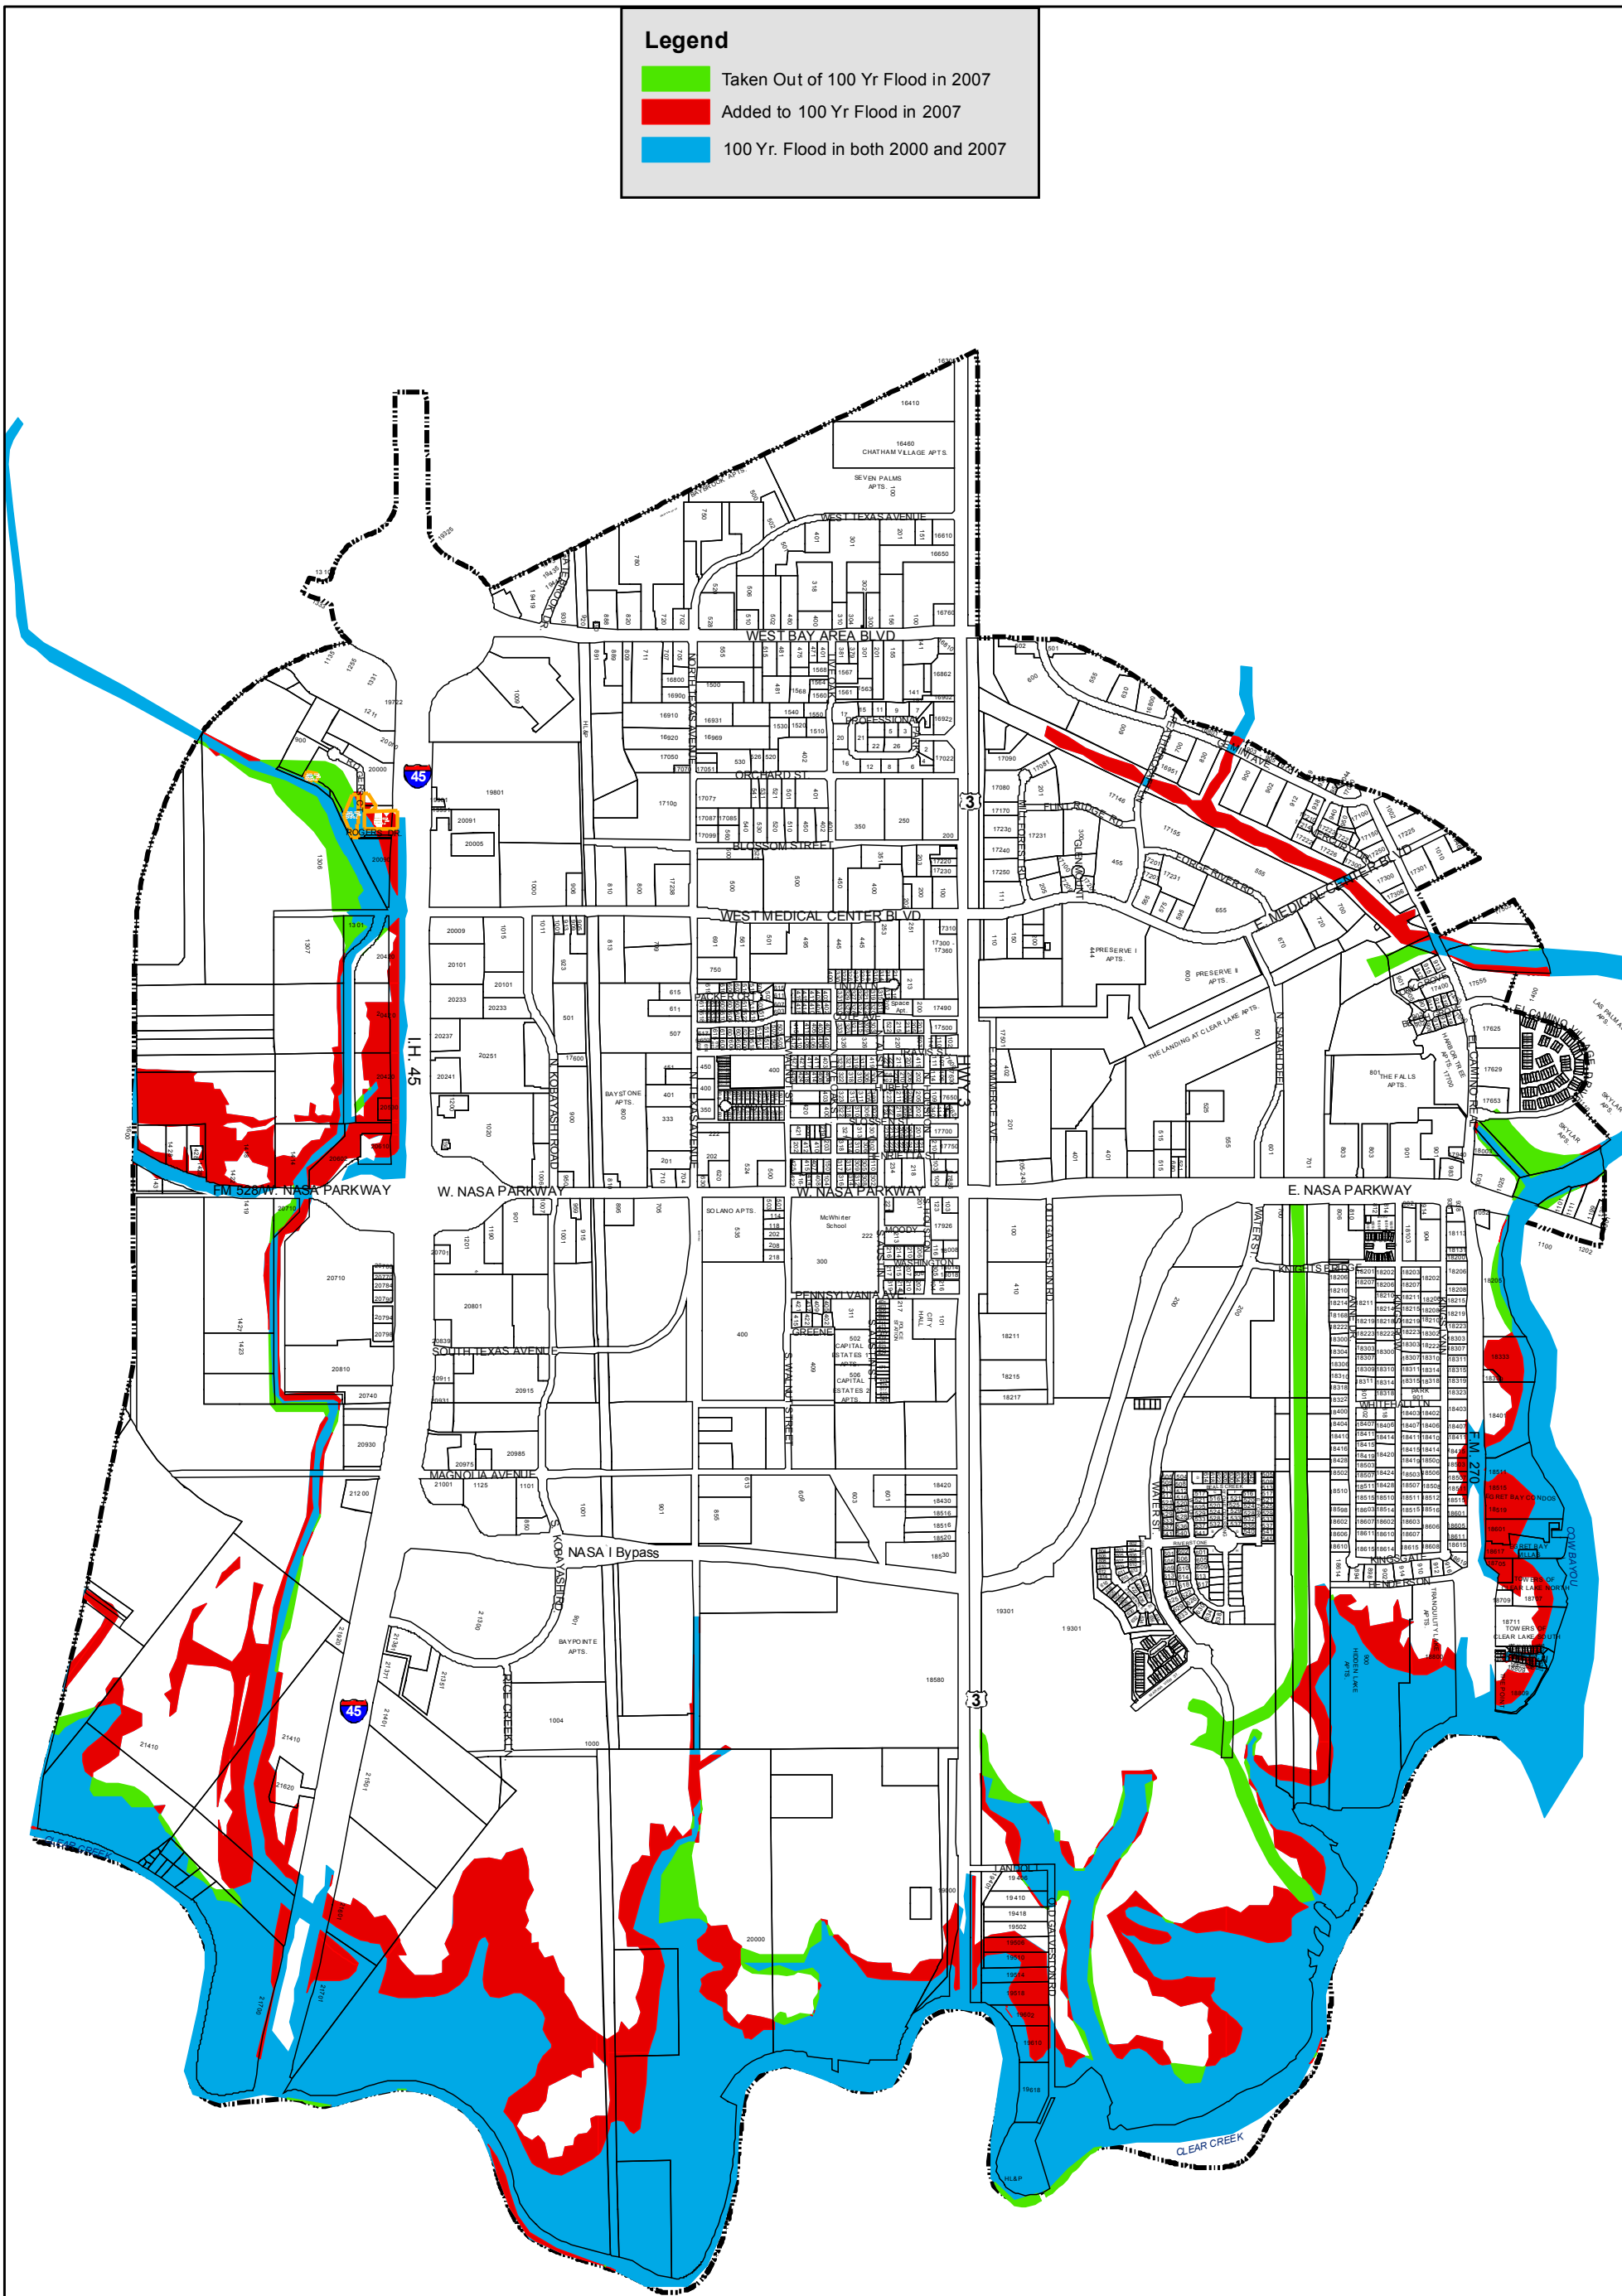

**Legend**

- Taken Out of 100 Yr Flood in 2007
- Added to 100 Yr Flood in 2007
- 100 Yr. Flood in both 2000 and 2007

0 1,000 2,000 4,000 Feet