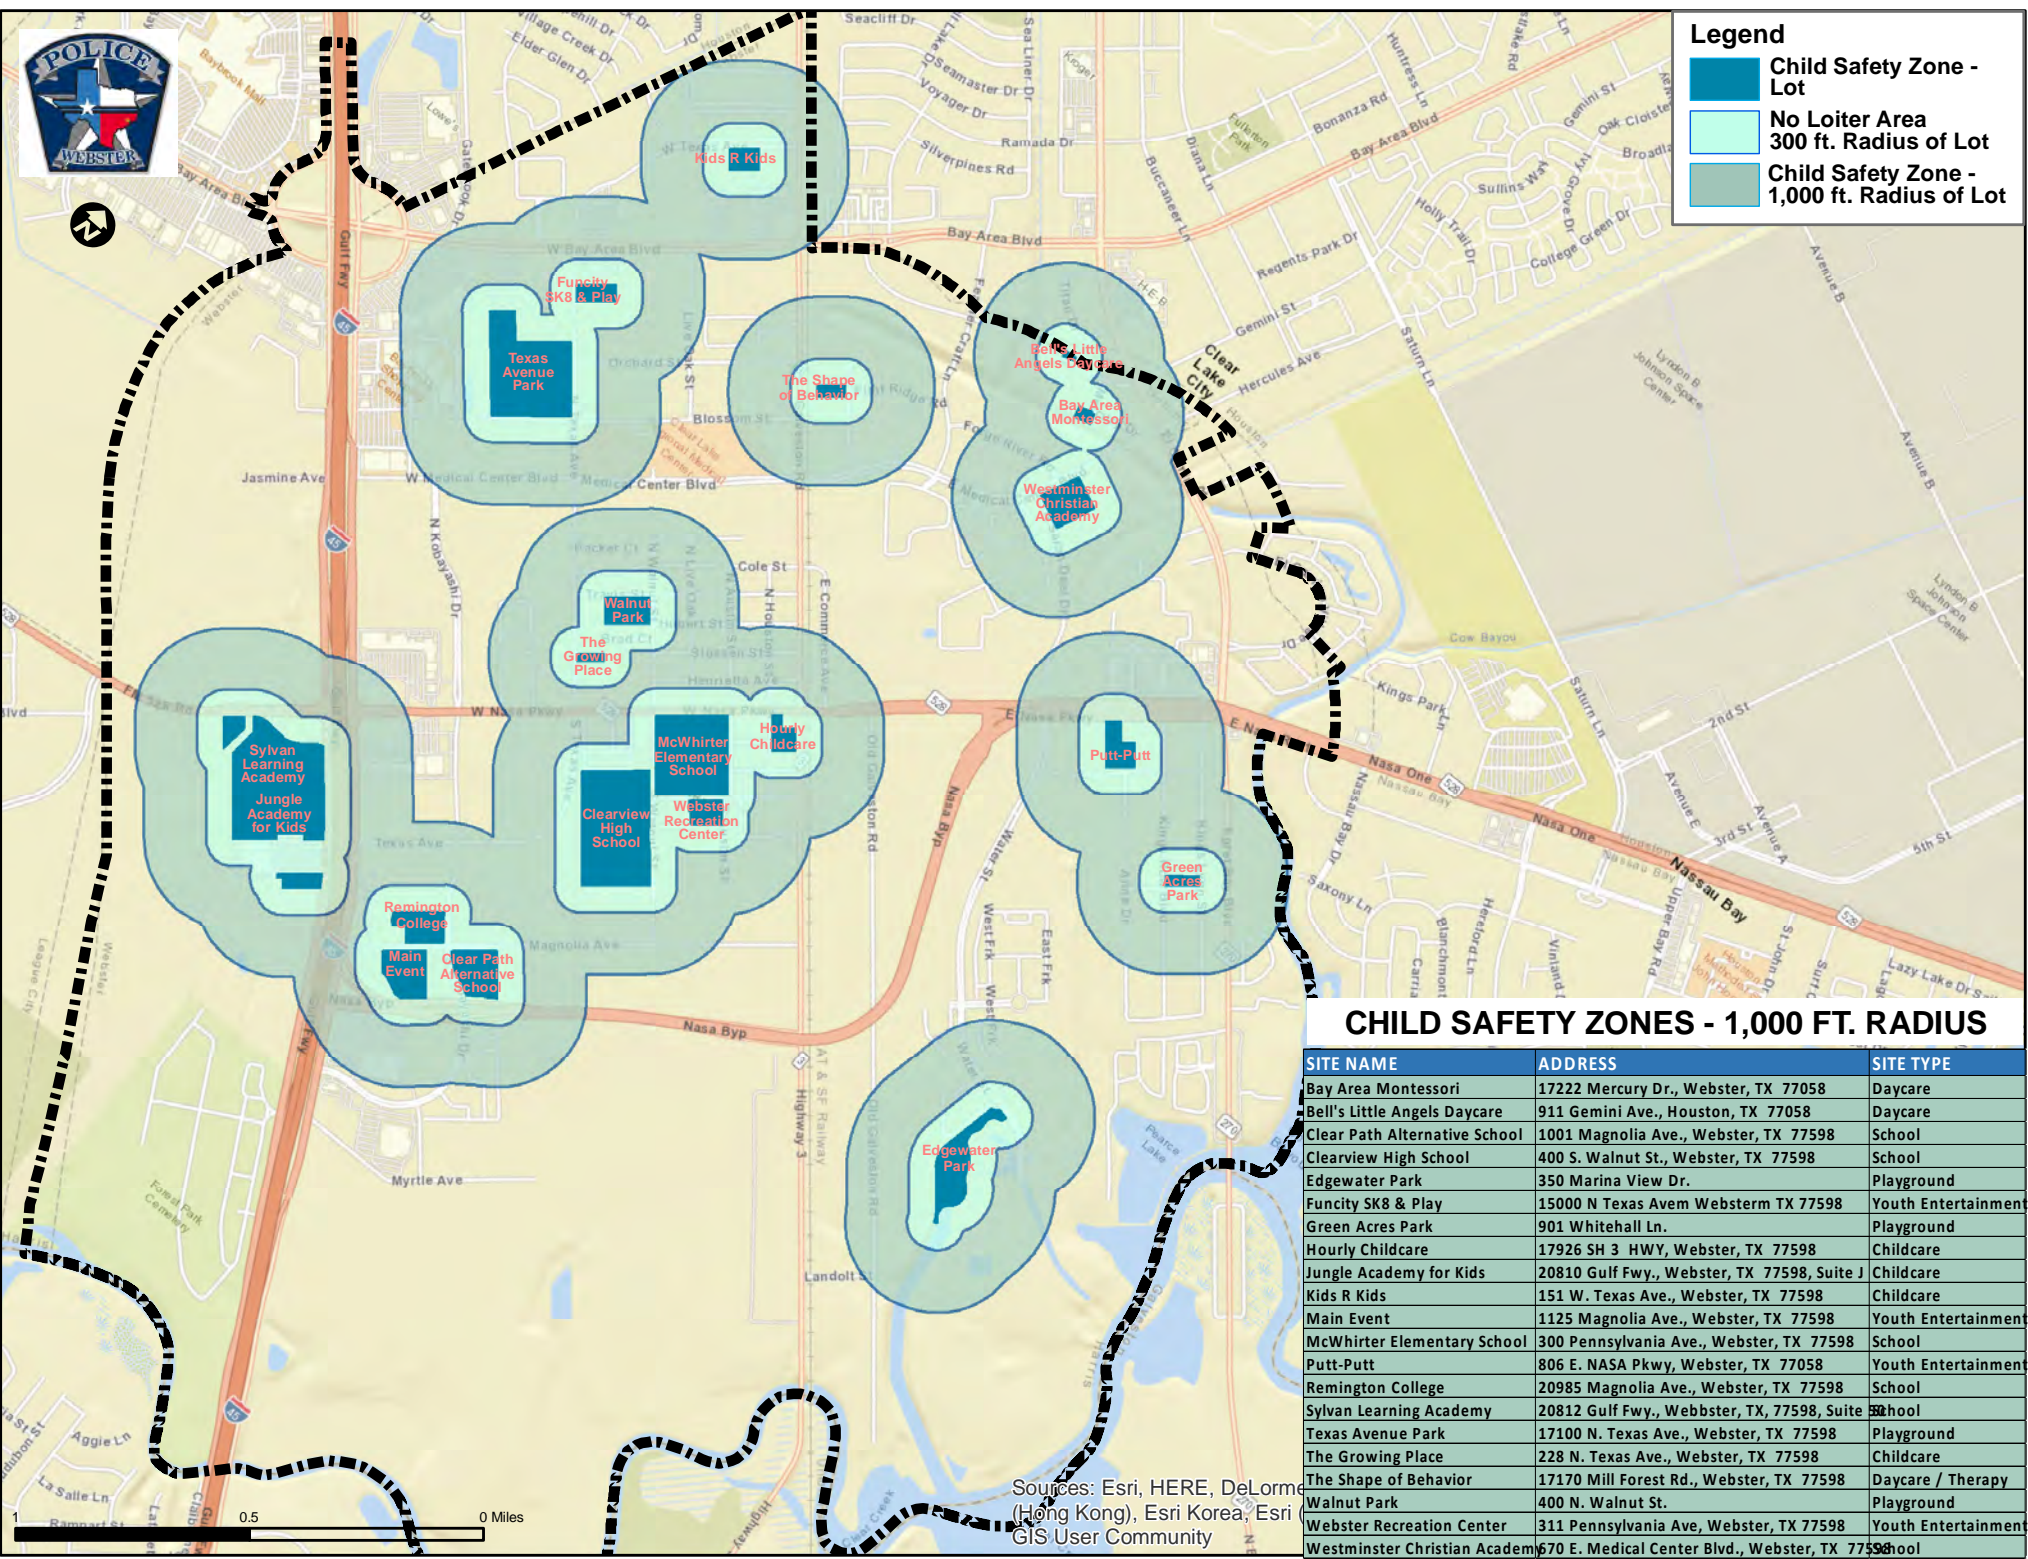

Legend

- Child Safety Zone - Lot
- No Loiter Area
300 ft. Radius of Lot
- Child Safety Zone - 1,000 ft. Radius of Lot

CHILD SAFETY ZONES - 1,000 FT. RADIUS

SITE NAME	ADDRESS	SITE TYPE
Bay Area Montessori	17222 Mercury Dr., Webster, TX 77058	Daycare
Bell's Little Angels Daycare	911 Gemini Ave., Houston, TX 77058	Daycare
Clear Path Alternative School	1001 Magnolia Ave., Webster, TX 77598	School
Clearview High School	400 S. Walnut St., Webster, TX 77598	School
Edgewater Park	350 Marina View Dr.	Playground
Funcity SK8 & Play	15000 N Texas Avem Webstern TX 77598	Youth Entertainment
Green Acres Park	901 Whitehall Ln.	Playground
Hourly Childcare	17926 SH 3 HWY, Webster, TX 77598	Childcare
Jungle Academy for Kids	20810 Gulf Fwy., Webster, TX 77598, Suite J	Childcare
Kids R Kids	151 W. Texas Ave., Webster, TX 77598	Childcare
Main Event	1125 Magnolia Ave., Webster, TX 77598	Youth Entertainment
McWhirter Elementary School	300 Pennsylvania Ave., Webster, TX 77598	School
Putt-Putt	806 E. NASA Pkwy, Webster, TX 77058	Youth Entertainment
Remington College	20985 Magnolia Ave., Webster, TX 77598	School
Sylvan Learning Academy	20812 Gulf Fwy., Webstber, TX 77598, Suite 50	School
Texas Avenue Park	17100 N. Texas Ave., Webster, TX 77598	Playground
The Growing Place	228 N. Texas Ave., Webster, TX 77598	Childcare
The Shape of Behavior	17170 Mill Forest Rd., Webster, TX 77598	Daycare / Therapy
Walnut Park	400 N. Walnut St.	Playground
Webster Recreation Center	311 Pennsylvania Ave, Webster, TX 77598	Youth Entertainment
Westminster Christian Academy	670 E. Medical Center Blvd., Webster, TX 77598	School

Sources: Esri, HERE, DeLorme (Hong Kong), Esri Korea, Esri GIS User Community