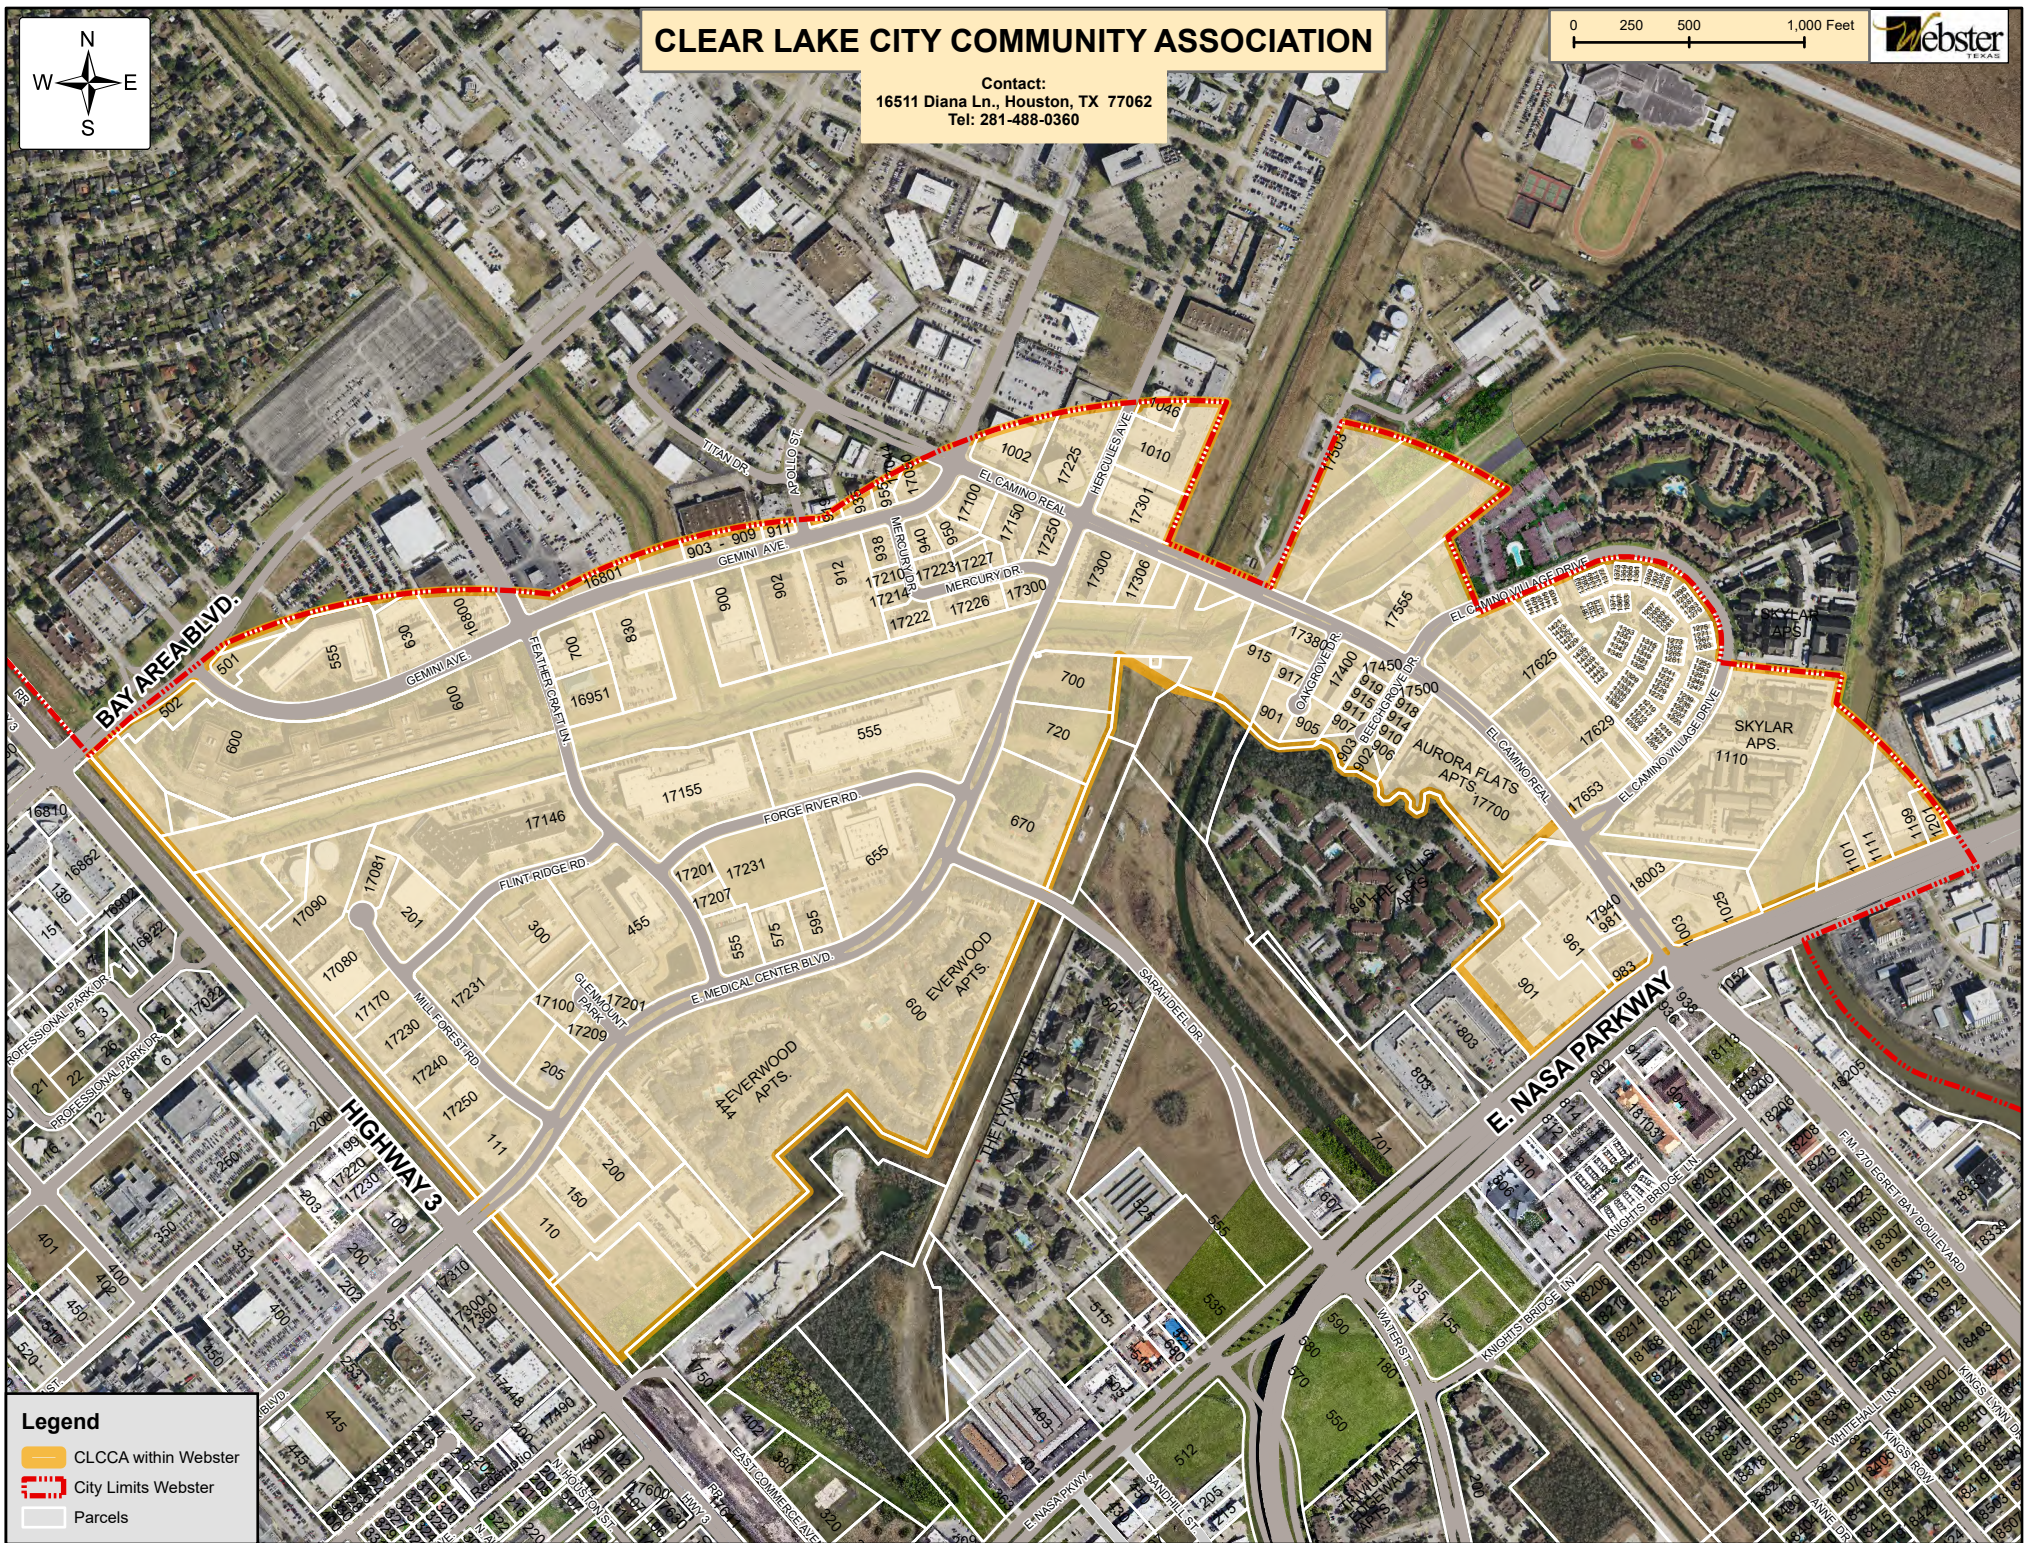

# CLEAR LAKE CITY COMMUNITY ASSOCIATION

Contact:  
16511 Diana Ln., Houston, TX 77062  
Tel: 281-488-0360

**Legend**

- CLCCA within Webster
- City Limits Webster
- Parcels