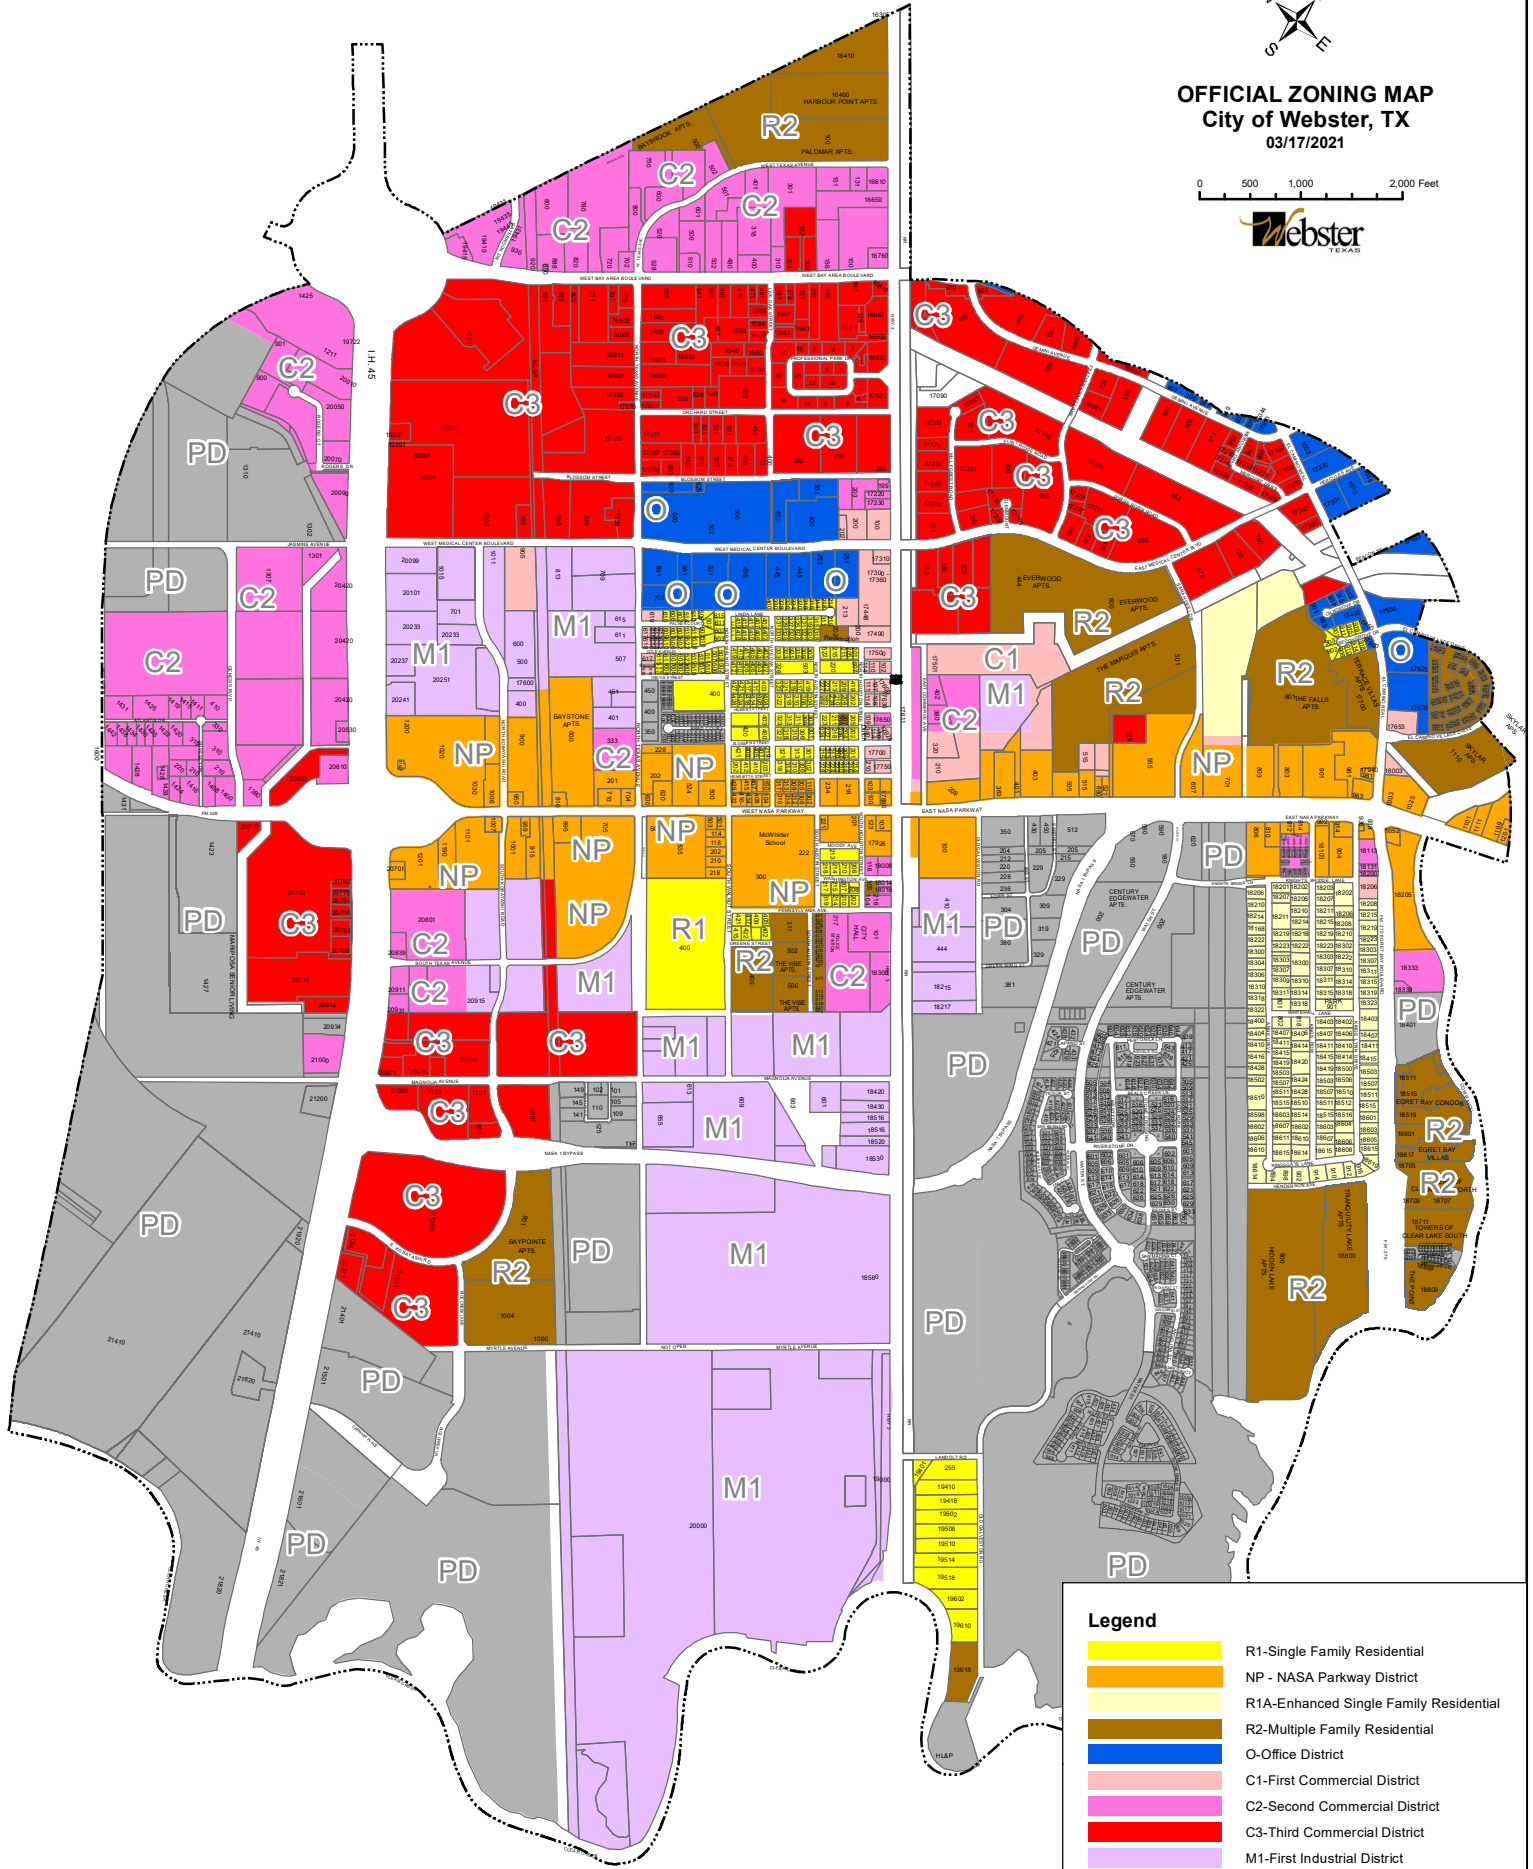

OFFICIAL ZONING MAP
City of Webster, TX
03/17/2021

0 500 1,000 2,000 Feet

Legend

	R1-Single Family Residential
	NP - NASA Parkway District
	R1A-Enhanced Single Family Residential
	R2-Multiple Family Residential
	O-Office District
	C1-First Commercial District
	C2-Second Commercial District
	C3-Third Commercial District
	M1-First Industrial District
	M2-Second Industrial District
	PD-Planned Unit Development