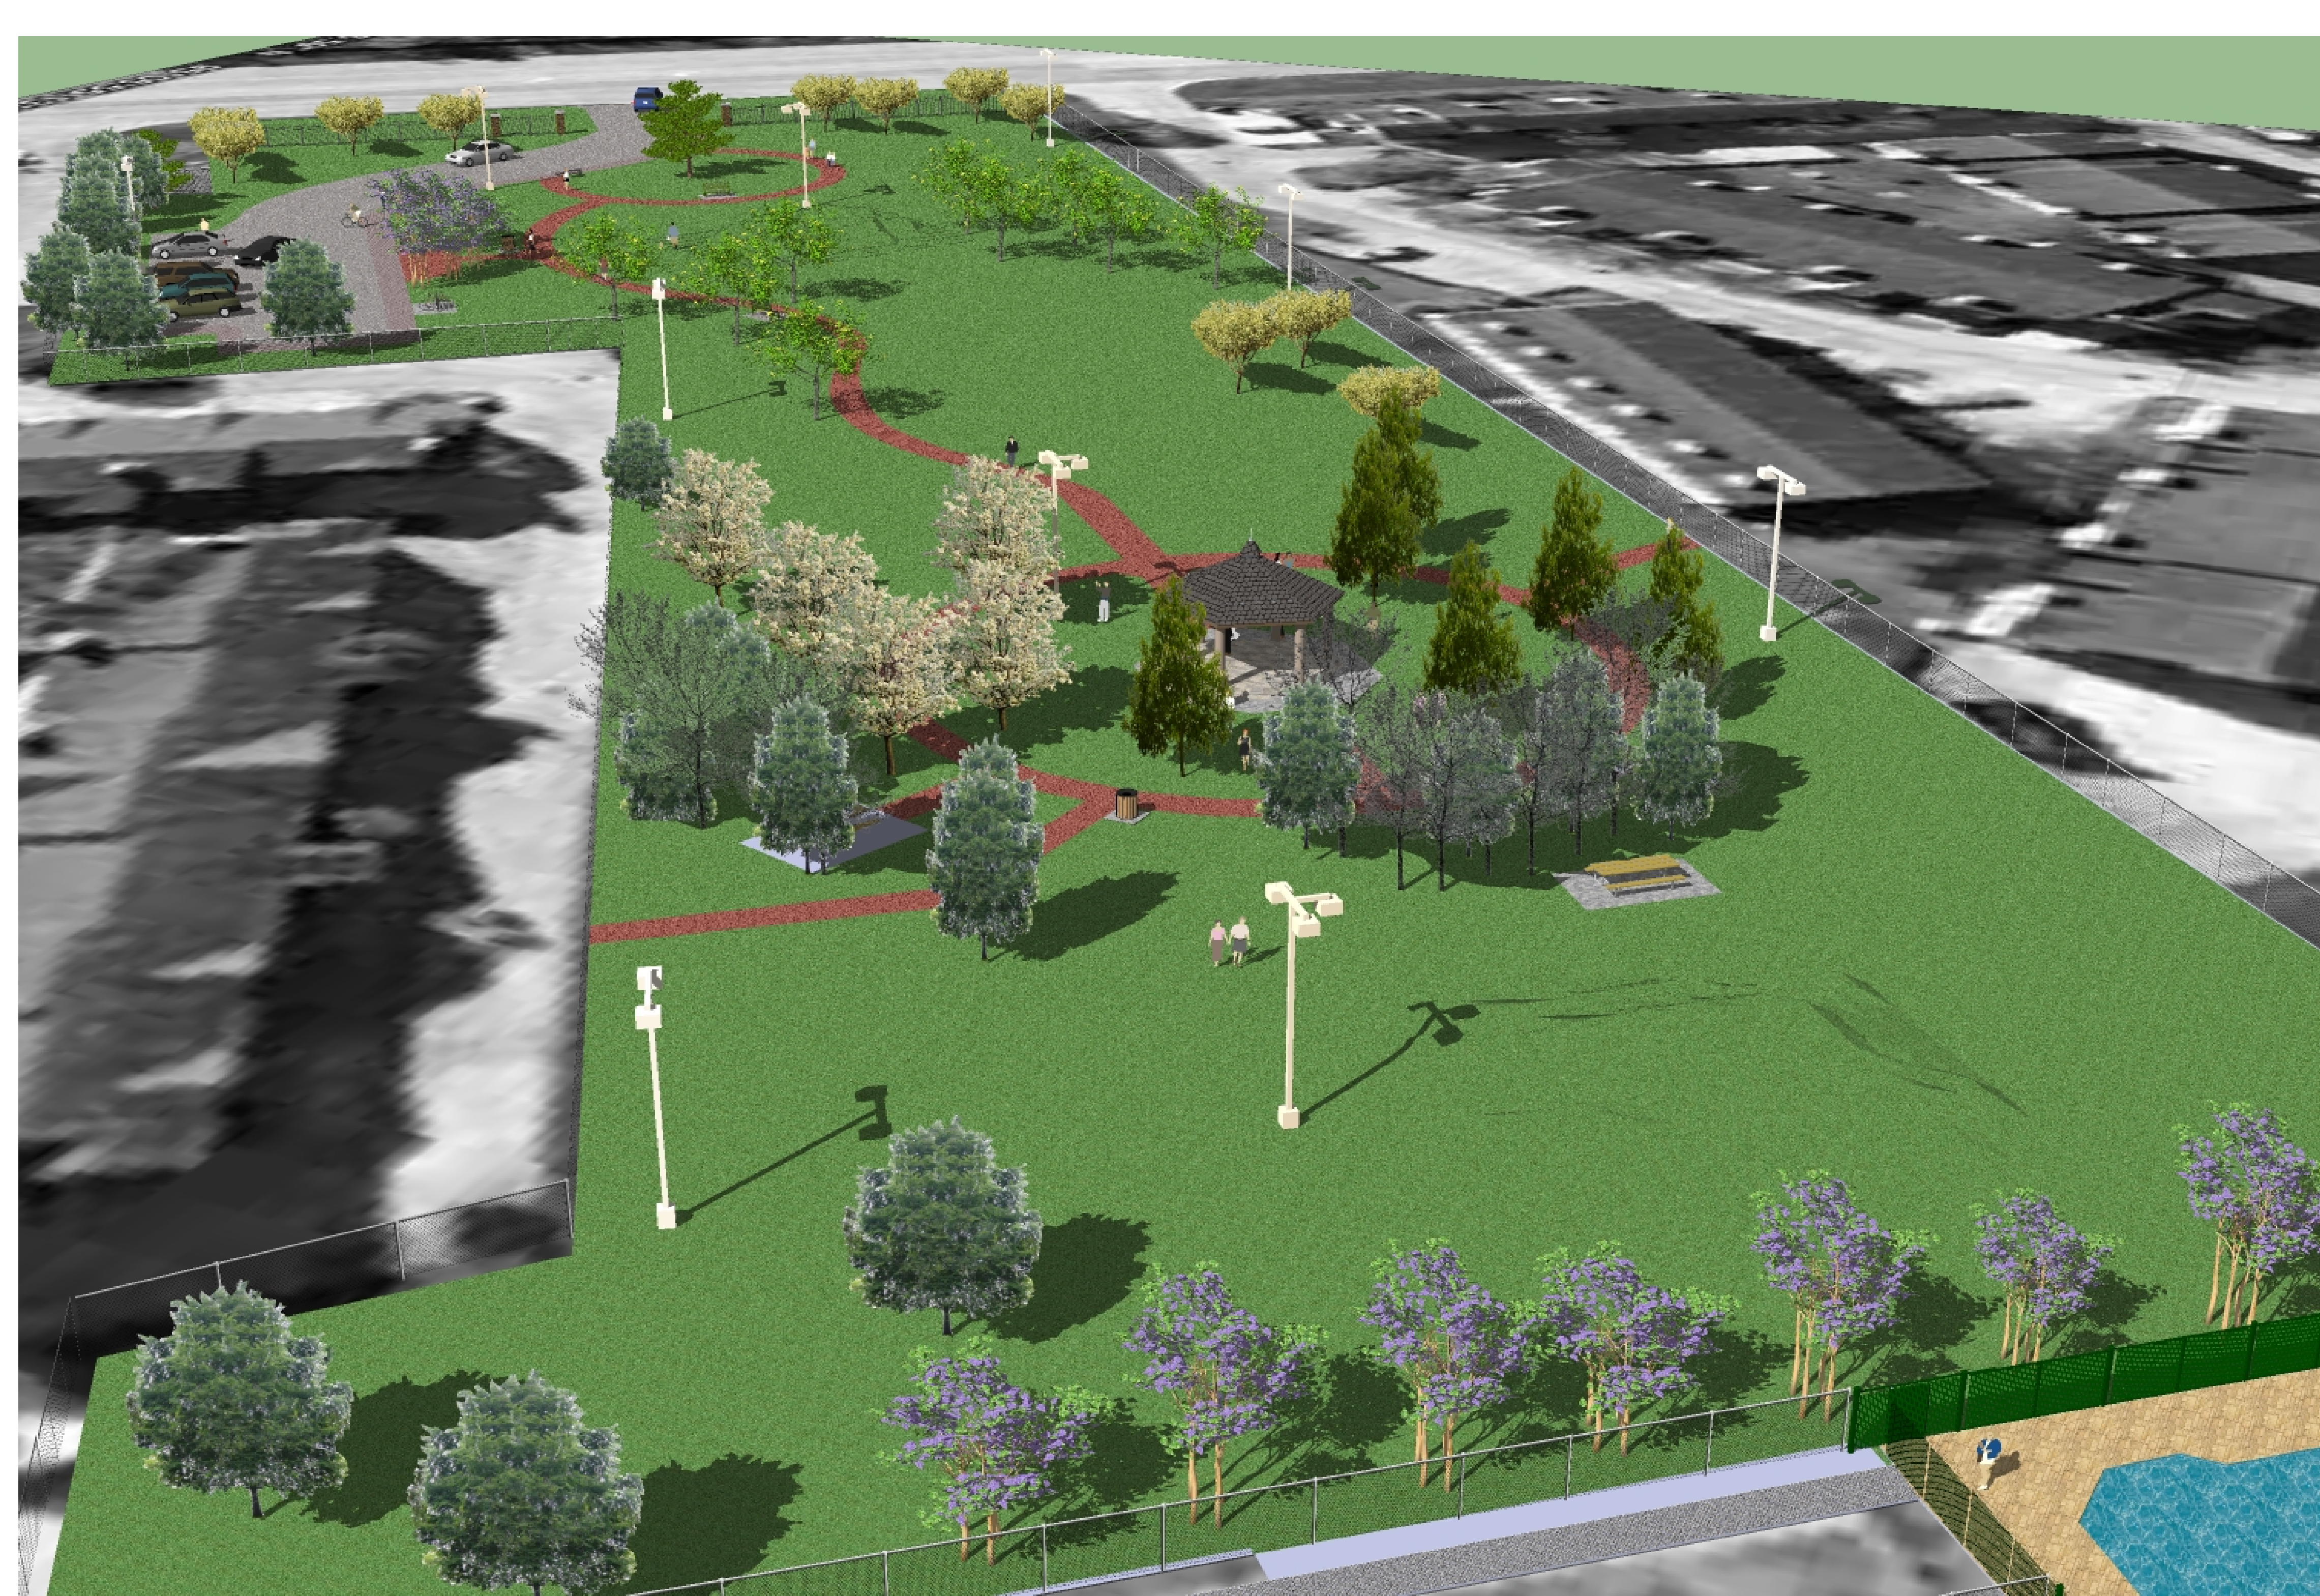

Image Houston-Galveston Area
© 2008 Tele Atlas
© 2008 Acxiom
elev 10 ft

Wilson McClain
Landscape Architect

270 PARK
EGRET BAY BOULEVARD, WEBSTER, TEXAS

Drawn by RParkin
2010
Webster GIS

Wilson McClain
Landscape Architect

270 PARK
EGRET BAY BOULEVARD, WEBSTER, TEXAS

Drawn by RParkin
2010
Webster GIS